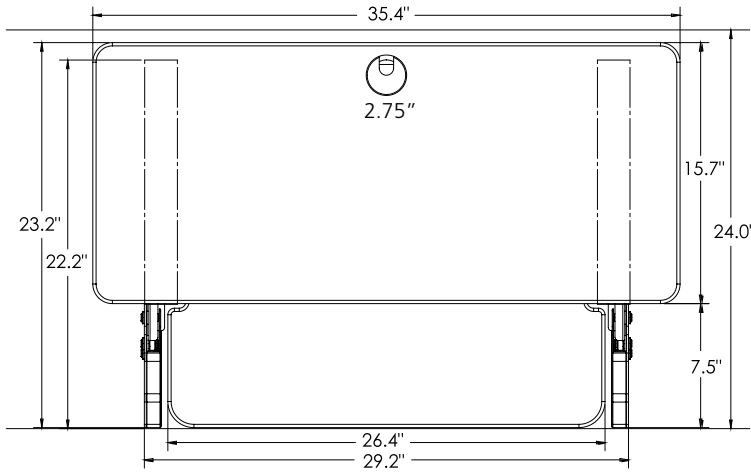

FREE FREIGHT on all
ergonomics