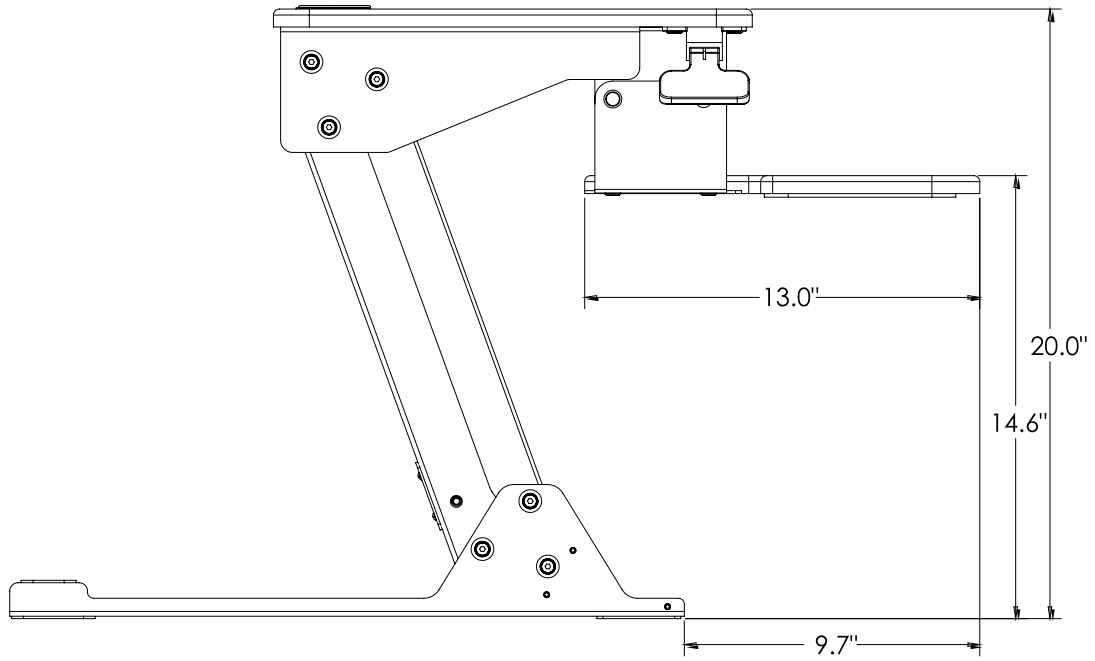

FREE FREIGHT on all
ergonomics