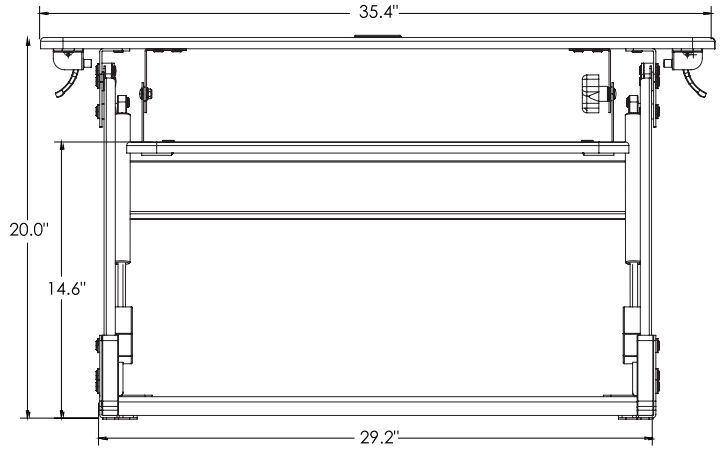

FREE FREIGHT on all
ergonomics