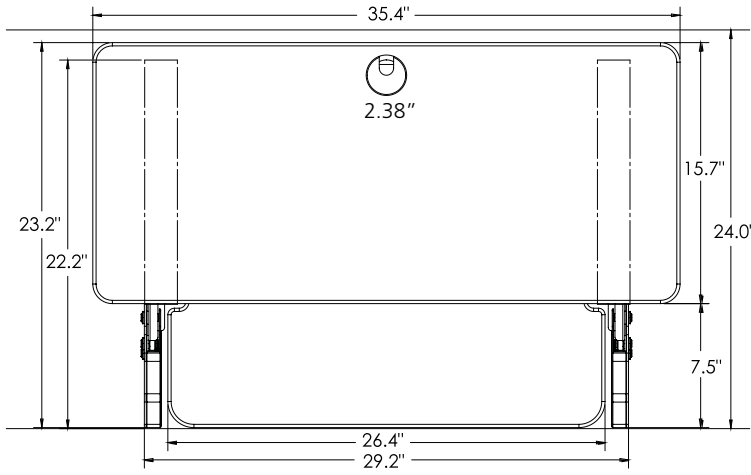

FREE FREIGHT on all
ergonomics