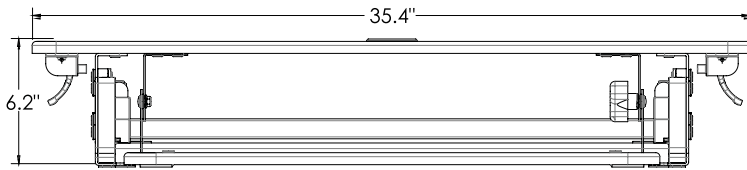

FREE FREIGHT on all
ergonomics