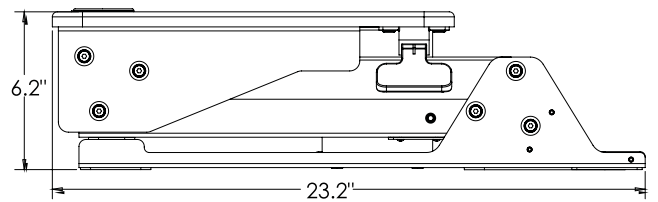

FREE FREIGHT on all
ergonomics