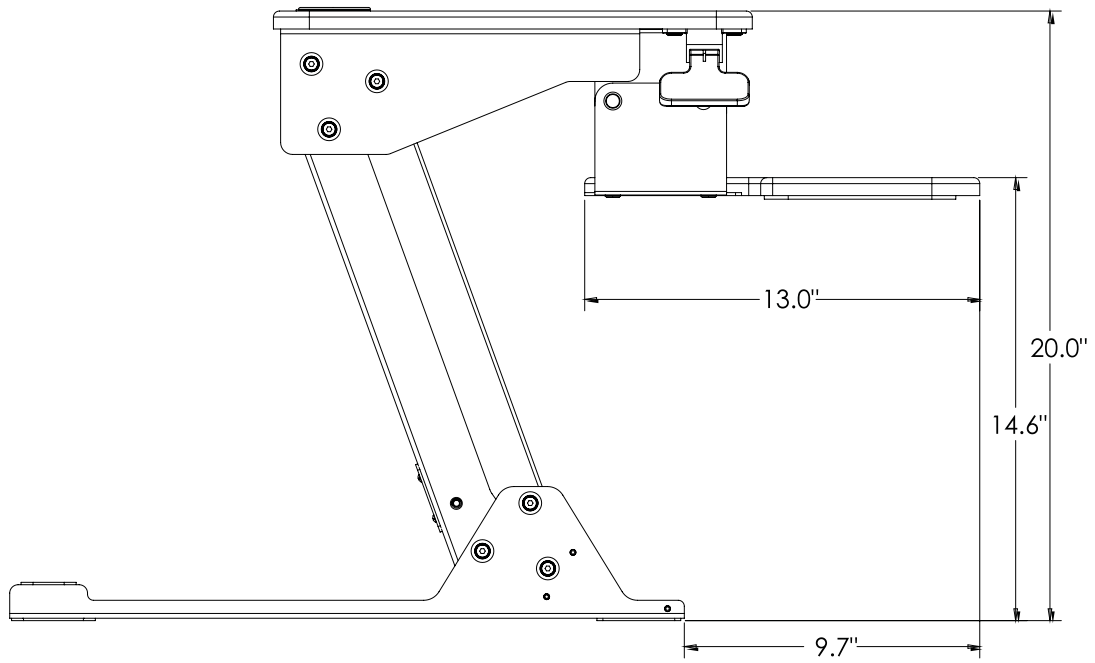

FREE FREIGHT on all
ergonomics