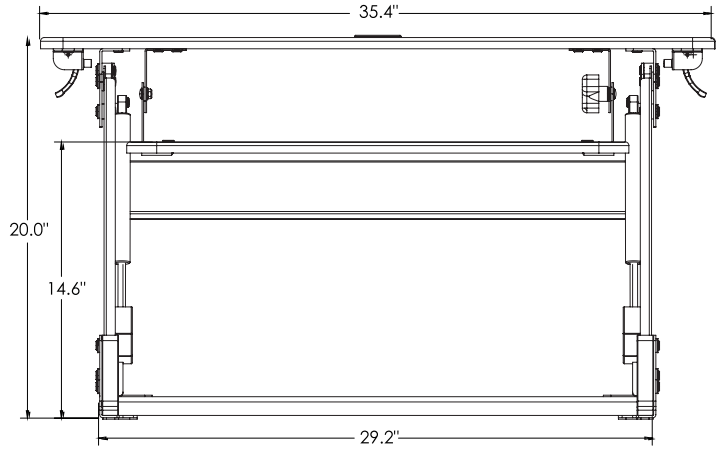

FREE FREIGHT on all
ergonomics