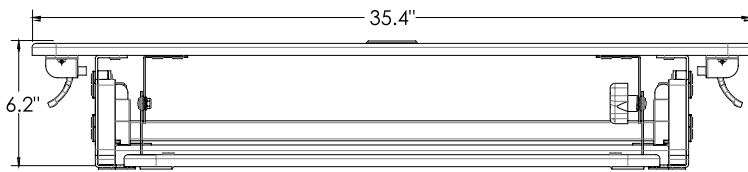

FREE FREIGHT on all
ergonomics