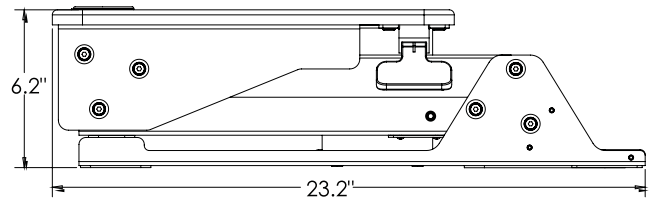

FREE FREIGHT on all
ergonomics