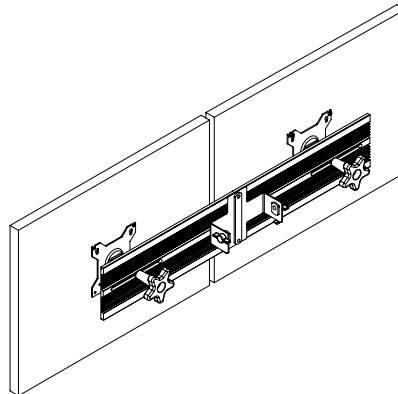

Standard Base
Capacity: up to 12 lbs.

HHBS2428BB

Hover Helium Base Standard 24x28

Weight Capacity: up to 12 pounds

List Price: \$1,098

*Replaces previous model:
HSDTBS282728*

HHMSB

Hover Helium Bracket
for Single Monitor

List Price: \$52

OR

HHMPS

Hover Helium Platform Single

List Price: \$52

Heavy Duty Base
Capacity: 12-30 lbs.

HHBH2428BB

Hover Helium Base Heavy Duty 24x28

Weight Capacity: 12-30 pounds

List Price: \$1,140

*Replaces previous model:
HSDTBD282728*

HHMDB

Hover Helium Bracket
for Dual Monitor

List Price: \$158

OR

HHMSB