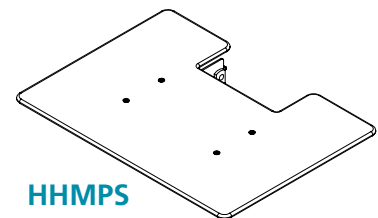

Hover Helium Bracket for
Single Monitor

List Price: \$52

OR

HHMPD

Hover Helium Platform Dual

List Price: \$263

OR

HHMPS