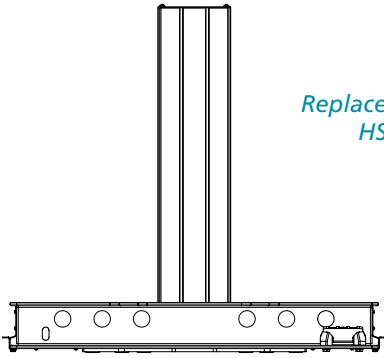

Standard Base
Capacity: up to 12 lbs.

HHBS2428BB

Hover Helium Base Standard 24x28

Weight Capacity: up to 12 pounds

List Price: \$1,098

*Replaces previous model:
HSDTBS282728*

HHMSB

Hover Helium Bracket
for Single Monitor

List Price: \$52

OR

HHMPS

Hover Helium Platform Single

List Price: \$52

Heavy Duty Base
Capacity: 12-30 lbs.

HHBH2428BB

Hover Helium Base Heavy Duty 24x28

Weight Capacity: 12-30 pounds

List Price: \$1,140

*Replaces previous model:
HSDTBD282728*

HHMDB

Hover Helium Bracket
for Dual Monitor

List Price: \$158

OR

HHMSB