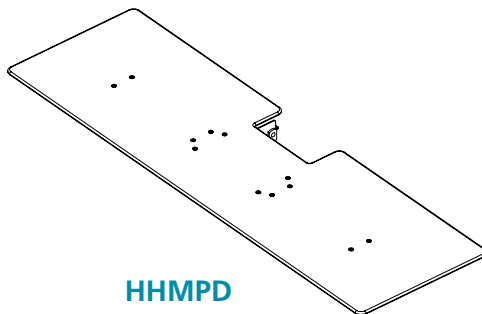

Weight Capacity: 12-30 pounds

List Price: \$1,140

*Replaces previous model:
HSDTBD282728*

HHMDB

Hover Helium Bracket
for Dual Monitor

List Price: \$158

OR

HHMSB

Hover Helium Bracket for
Single Monitor

List Price: \$52

OR

HHMPD

Hover Helium Platform Dual

List Price: \$263

OR

HHMPS