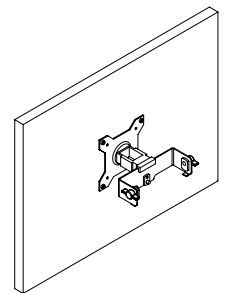

Weight Capacity: 12-30 pounds

List Price: \$1,140

*Replaces previous model:
HSDTBD282728*

HHMDB

Hover Helium Bracket
for Dual Monitor

List Price: \$158

OR

HHMSB

Hover Helium Bracket for
Single Monitor

List Price: \$52

OR

HHMPD

Hover Helium Platform Dual

List Price: \$263

OR

HHMPS