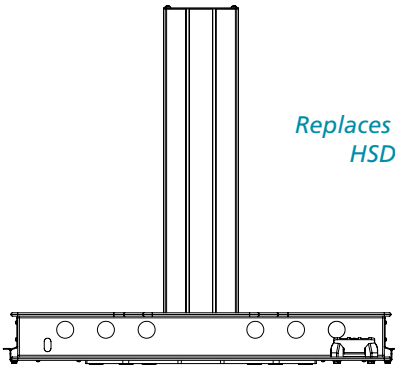

Standard Base
Capacity: up to 12 lbs.

HHBS2428BB

Hover Helium Base Standard 24x28

Weight Capacity: up to 12 pounds

List Price: \$1,098

*Replaces previous model:
HSDTBS282728*

HHMSB

Hover Helium Bracket
for Single Monitor

List Price: \$52

OR

HHMPS

Hover Helium Platform Single

List Price: \$52

Heavy Duty Base
Capacity: 12-30 lbs.

HHBH2428BB

Hover Helium Base Heavy Duty 24x28

Weight Capacity: 12-30 pounds

List Price: \$1,140

*Replaces previous model:
HSDTBD282728*

HHMDB

Hover Helium Bracket
for Dual Monitor

List Price: \$158

OR

HHMSB