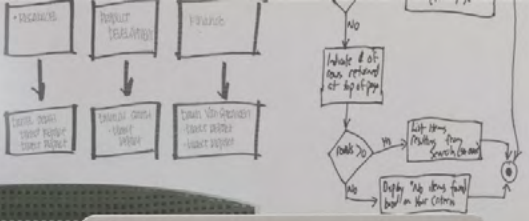

rightangle™
Teacher's Desk