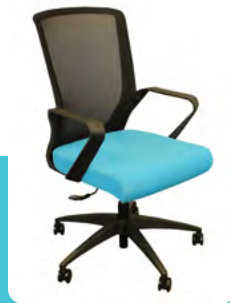

## You may also like...

PSRF-USB-2  
Pop up Power Receptacle

Swivel Pencil Tray  
300PTB

310CPU  
Adjustable CPU Holder

Power Receptacle PSSM-6-2

FCCTBBLF  
Charlie Task Chair

GSA #GS-28F-0035M