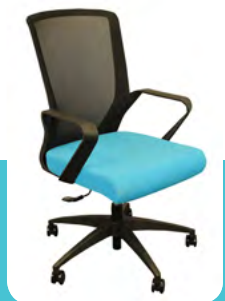

Training Tables Delta

Delta

Bring technology to your table

- Features integrated storage and wire management which allows for cords and clamps.
- Integrated storage can be locked (optional) for security.
- Durable 1 1/8" thermally-fused laminate with 3mm edge banding.
- Worksurface available in ten colors.
- Low profile casters available (raises table approximately 2").
- Height 29".

You may also like...

Swivel Pencil Tray
300PTB

Power Receptacle PSSM-6-2

Flex Wire Management
FCM490

Hover Series 2
Monitor Arm HS311

FCCTBBKF
Task Chair