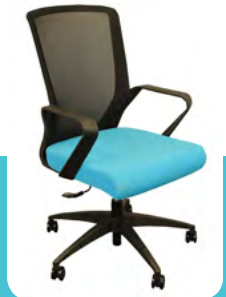

Training Tables Delta

Delta

Bring technology to your table

- Features integrated storage and wire management which allows for cords and clamps.
- Integrated storage can be locked (optional) for security.
- Durable 1 1/8" thermally-fused laminate with 3mm edge banding.
- Worksurface available in ten colors.
- Low profile casters available (raises table approximately 2").

Base Colors

Black (B)

Silver (S)

You may also like...

Swivel Pencil Tray
300PTB

Power Receptacle PSSM-6-2

Flex Wire Management
FCM490

Hover Series 2
Monitor Arm HS3111