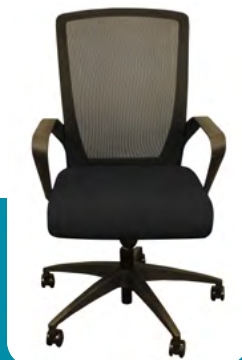

FCCTBBKF Task Chair