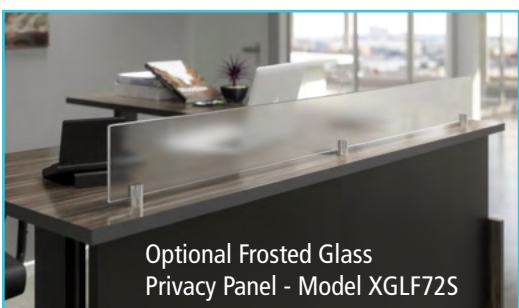

# Presidente

Reception Sit to Stand

 newheights™

Optional Frosted Glass  
Privacy Panel - Model XGLF72S

## Classic elegance combined with modern sit-stand technology

- Electric base adjusts quickly and quietly with the gentle push of a button
- GyroSense control box with Soft Collision Detection
- Height adjustment: 1½ inches per second
- Travels 29-49"
- Lifts over 300 lbs.
- Three week lead time