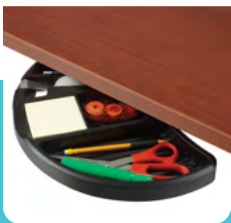

You may also like...

Swivel Pencil Tray
300PTB