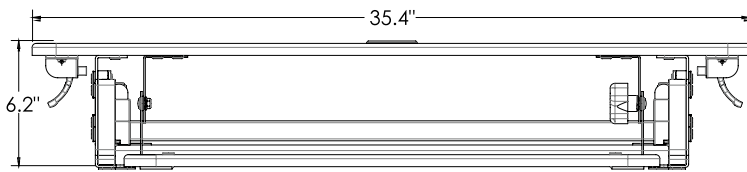

TAA Helium

Helium Surface HHS2335BB-TAA

- Ships **fully assembled**
- Compact footprint, easily fits onto a 24" deep desk
- **Gas assisted height adjustment**, quiet and infinite height positioning through 13.8"
- A large primary work surface can be extended 20" above the desk
- The primary work surface is large enough to fit two x 24" monitors, an Apple iMac, a monitor arm or a laptop
- Grommet mount opening on the primary work surface allows for cable management or mounting a monitor arm
- **Unique 20° (-10°/+10°) of keyboard ergonomic tilt**
- Keyboard sits **flush on work surface**
- Tested to 15,000 cycles
- Capacity: 35 lbs.
- Weight: 40 lbs.
- Two year warranty

TAA Compliant

GSA #GS-28F-0035M

HS1121
Post Mount for One Monitor
with Two Extension Brackets
Sold Separately on GSA Contract