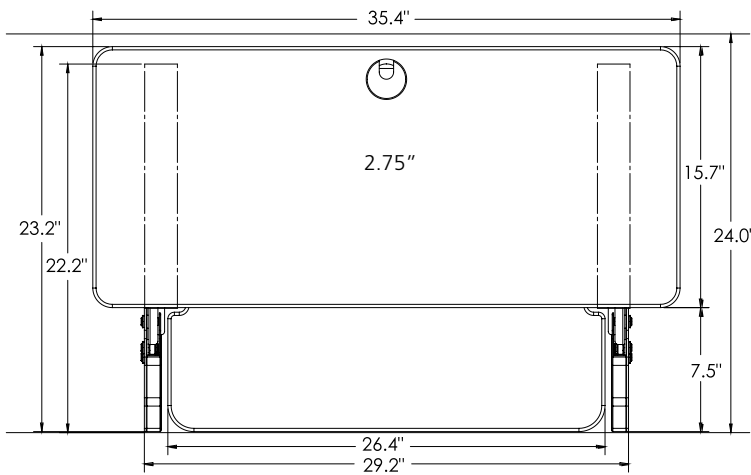

TAA Helium

Helium Surface HHS2335BB-TAA

- Ships **fully assembled**
- Compact footprint, easily fits onto a 24" deep desk
- **Gas assisted height adjustment**, quiet and infinite height positioning through 13.8"
- A large primary work surface can be extended 20" above the desk
- The primary work surface is large enough to fit two x 24" monitors, an Apple iMac, a monitor arm or a laptop
- Grommet mount opening on the primary work surface allows for cable management or mounting a monitor arm
- **Unique 20° (-10°/+10°) of keyboard ergonomic tilt**
- Keyboard sits **flush on work surface**
- Tested to 15,000 cycles
- Capacity: 35 lbs.
- Weight: 40 lbs.
- Two year warranty

TAA Compliant

GSA #GS-28F-0035M

HS1121
Post Mount for One Monitor
with Two Extension Brackets
Sold Separately on GSA Contract