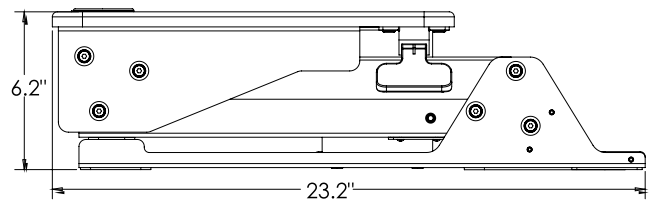

TAA Helium

Helium Surface HHS2335BB-TAA

- Ships **fully assembled**
- Compact footprint, easily fits onto a 24" deep desk
- **Gas assisted height adjustment**, quiet and infinite height positioning through 13.8"
- A large primary work surface can be extended 20" above the desk
- The primary work surface is large enough to fit two x 24" monitors, an Apple iMac, a monitor arm or a laptop
- Grommet mount opening on the primary work surface allows for cable management or mounting a monitor arm
- **Unique 20° (-10°/+10°) of keyboard ergonomic tilt**
- Keyboard sits **flush on work surface**
- Tested to 15,000 cycles
- Capacity: 35 lbs.
- Weight: 40 lbs.
- Two year warranty

TAA Compliant

GSA #GS-28F-0035M

HS1121
Post Mount for One Monitor
with Two Extension Brackets
Sold Separately on GSA Contract