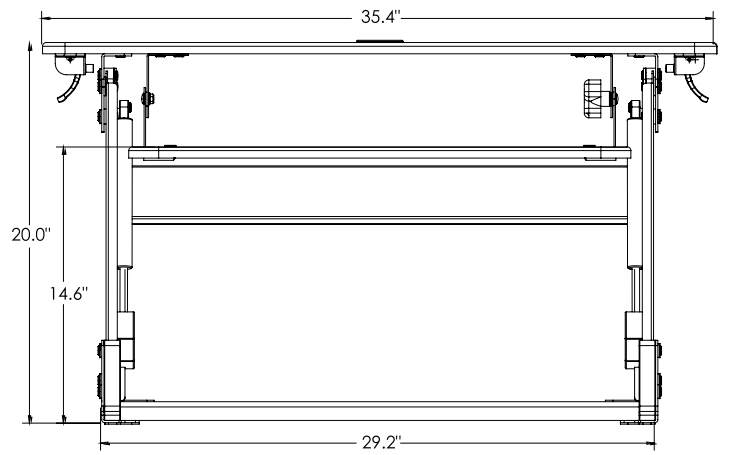

TAA Helium

Helium Surface HHS2335BB-TAA

- Ships **fully assembled**
- Compact footprint, easily fits onto a 24" deep desk
- **Gas assisted height adjustment**, quiet and infinite height positioning through 13.8"
- A large primary work surface can be extended 20" above the desk
- The primary work surface is large enough to fit two x 24" monitors, an Apple iMac, a monitor arm or a laptop
- Grommet mount opening on the primary work surface allows for cable management or mounting a monitor arm
- **Unique 20° (-10°/+10°) of keyboard ergonomic tilt**
- Keyboard sits **flush on work surface**
- Tested to 15,000 cycles
- Capacity: 35 lbs.
- Weight: 40 lbs.
- Two year warranty

TAA Compliant

GSA #GS-28F-0035M

HS1121
Post Mount for One Monitor
with Two Extension Brackets
Sold Separately on GSA Contract