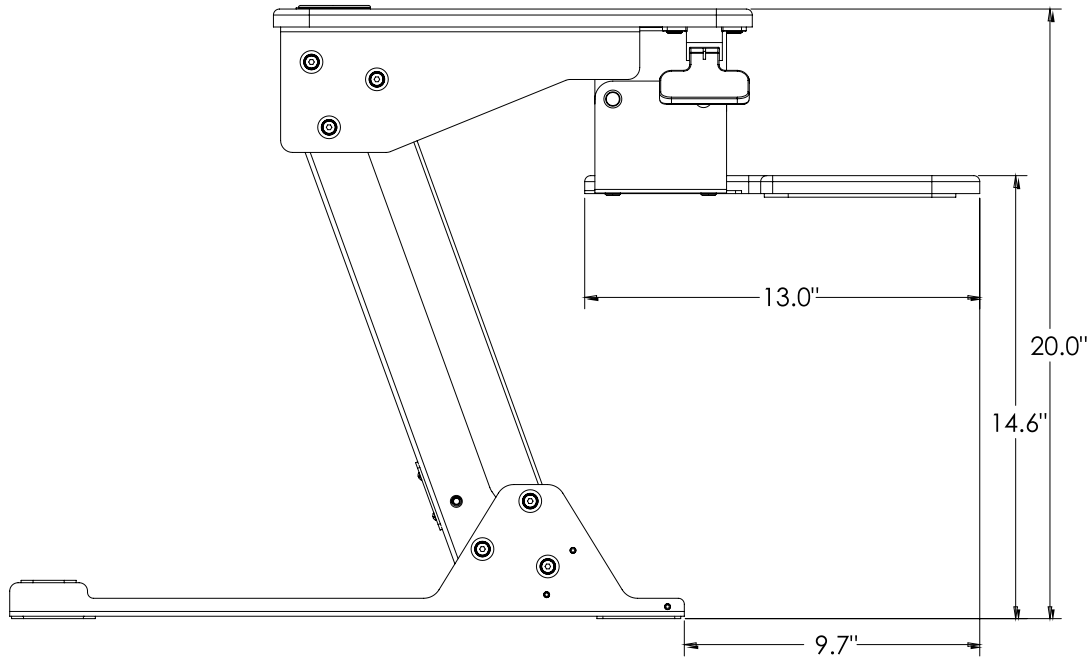

TAA Helium

Helium Surface HHS2335BB-TAA

- Ships **fully assembled**
- Compact footprint, easily fits onto a 24" deep desk
- **Gas assisted height adjustment**, quiet and infinite height positioning through 13.8"
- A large primary work surface can be extended 20" above the desk
- The primary work surface is large enough to fit two x 24" monitors, an Apple iMac, a monitor arm or a laptop
- Grommet mount opening on the primary work surface allows for cable management or mounting a monitor arm
- **Unique 20° (-10°/+10°) of keyboard ergonomic tilt**
- Keyboard sits **flush on work surface**
- Tested to 15,000 cycles
- Capacity: 35 lbs.
- Weight: 40 lbs.
- Two year warranty

TAA Compliant

GSA #GS-28F-0035M

HS1121
Post Mount for One Monitor
with Two Extension Brackets
Sold Separately on GSA Contract