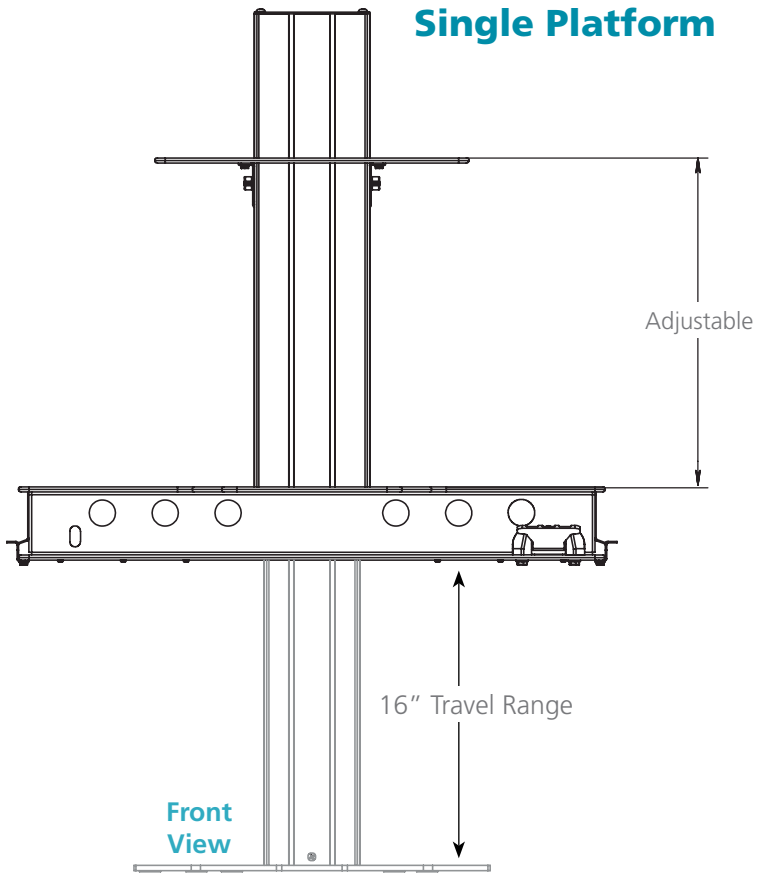

Helium

Monitor holder is adjustable up or down on the column.
Maximum monitor width: 25"

Helium Desk Top Base Platform - Single or Dual for monitors that are not VESA compliant

- Effortless sit-to-stand functionality with clean design
- Innovative gas/counterbalance mechanism which locks into position for stability
- Single: 8.375 to 11" deep (adjustable) & 15" wide
Dual: 11" deep (non-adjustable) & 36" wide
- Quickly and easily adapts to changing height adjustable preferences
- No clamp or grommet needed
- Heavy steel base for stability
- Lifting capacity: single up to 12 pounds, dual maximum capacity 12-30 pounds
- Travel Range: 16"
- Maximum monitor width: 24"
- Product weight: single 44 lbs., dual 47 lbs.
- Five year warranty

Single Platform

Maximum monitor width: 24"

Dual Platform