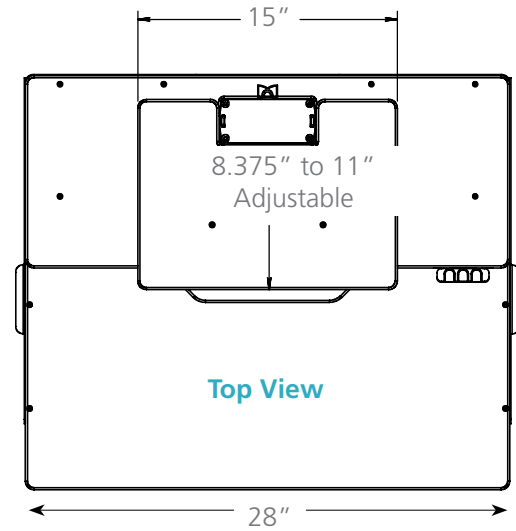

Helium

Monitor holder is adjustable up or down on the column.
Maximum monitor width: 25"

Helium Desk Top Base Platform - Single or Dual for monitors that are not VESA compliant

- Effortless sit-to-stand functionality with clean design
- Innovative gas/counterbalance mechanism which locks into position for stability
- Single: 8.375 to 11" deep (adjustable) & 15" wide
Dual: 11" deep (non-adjustable) & 36" wide
- Quickly and easily adapts to changing height adjustable preferences
- No clamp or grommet needed
- Heavy steel base for stability
- Lifting capacity: single up to 12 pounds, dual maximum capacity 12-30 pounds
- Travel Range: 16"
- Maximum monitor width: 24"
- Product weight: single 44 lbs., dual 47 lbs.
- Five year warranty

Single Platform

Maximum monitor width: 24"

Dual Platform