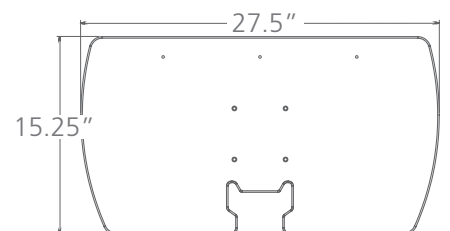

Helium Jr. - Single Monitor Mount

Transform your traditional desk into a sit-stand workstation.

- Easily adjust height and swivel to keep your workspace comfortable all day long.
- Adjustable keyboard and monitor arm which remains stable while typing.
- Clamp or grommet mount, maximum worksurface thickness 1¾".
- VESA mounting plate and column wire management included.
- Minimal footprint.
- Maximum monitor weight: 24 pounds
- Travel Range: 16". Monitor travel range: 5".
- Five year warranty.

Helium Jr. Single
Model HSSWCSSB