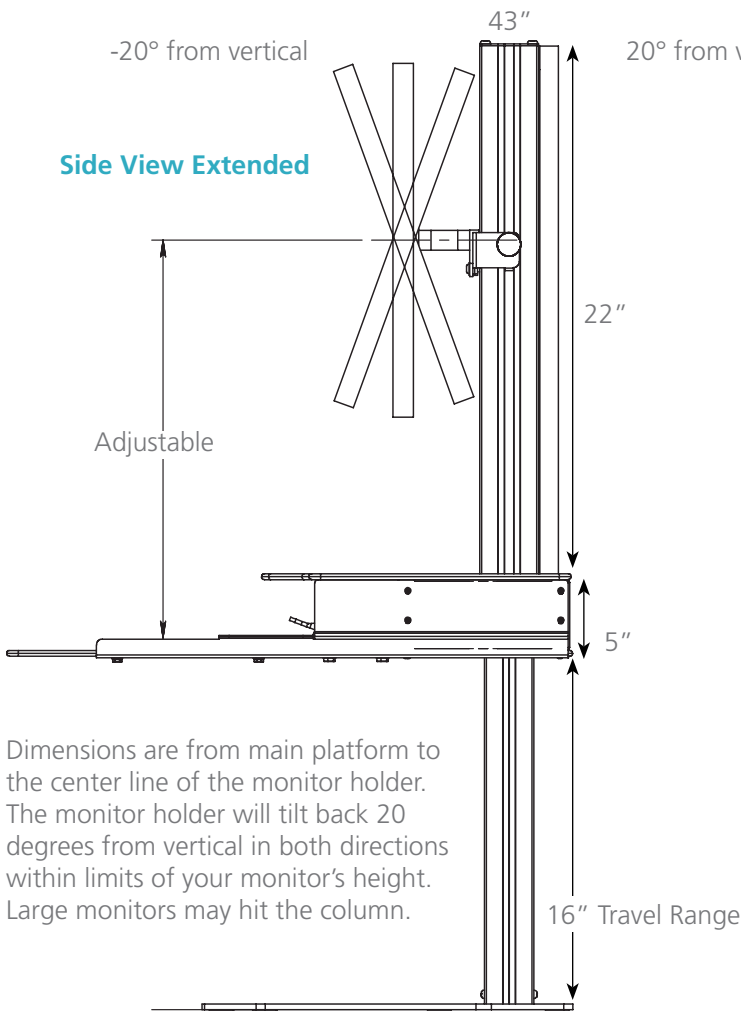

Helium

Helium Desk Top Base Dual Monitor - Silver/White

- Effortless sit-to-stand functionality with clean design
- Innovative gas/counterbalance mechanism which locks into position for stability
- Quickly and easily adapts to changing height adjustable preferences
- Column wire management included
- Height adjustable monitor bracket includes VESA mounting plate
- No clamp or grommet needed
- Heavy steel base for stability
- Maximum Lifting Capacity: 12-30 pounds
- Travel Range: 16"
- Monitor Rotates: 90°
- Product Weight: 47 lbs.
- Five year warranty

*Featuring:
Polar White
Wood Grain*

Dimensions are from main platform to the center line of the monitor holder. The monitor holder will tilt back 20 degrees from vertical in both directions within limits of your monitor's height. Large monitors may hit the column.

Monitor holder is adjustable up or down on the column
Maximum monitor width: 25"