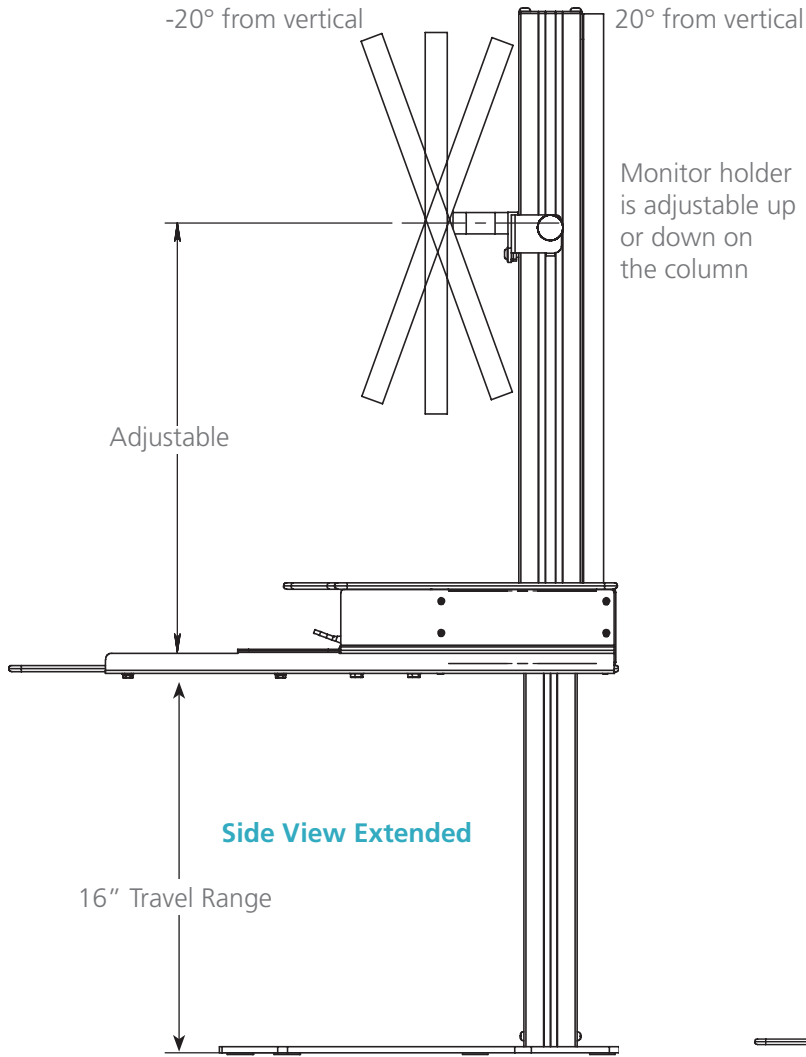

## Helium Desk Top Base Single Monitor

- Effortless sit-to-stand functionality with clean design
- Innovative gas/counterbalance mechanism which locks into position for stability
- Quickly and easily adapts to changing height adjustable preferences
- Column wire management included
- Height adjustable monitor bracket includes VESA mounting plate
- No clamp or grommet needed
- Heavy steel base for stability
- Lifting Capacity: up to 12 pounds
- Works in corner applications
- Travel Range: 16"
- Tilts/turns 90°
- Product Weight: 44 lbs.
- Five year warranty

*Bottom base plate design is slightly different than pictured (see bottom view on back)*

**MADE IN THE  
USA**

Dimensions are from main platform to the center line of the monitor holder. The monitor holder will tilt back 20 degrees from vertical in both directions within limits of your monitor's height. Large monitors may hit the column.