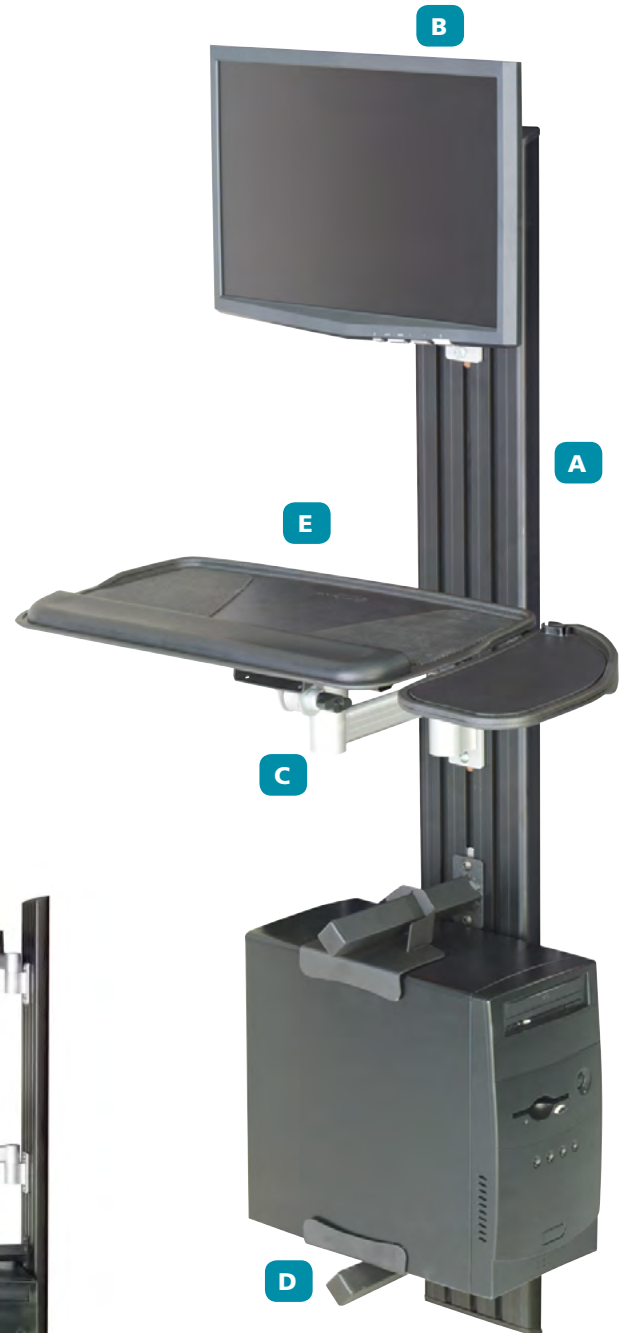

VW Series Wall Mount Vertical Workstations

- Compact workstation designed for function and flow in high-traffic/small footprint spaces.
- Customize with combination of ERGO accessories; shown with monitor extension arm, keyboard extension arm, keyboard tray, and adjustable CPU holder.
- Rail available in black or silver.
- Standard rail length: 55" (additional sizes available).
- Adjustable ERGO components.
- Hidden wire management protects cables from wear and abuse.
- Wall mount anchors sold separately.

A VW4055
55" Rail Available in black and silver.

B HS4120
Dual Extension Arm with Bracket
(20 lb. weight limit)

C HSVW4110-HSAP
Keyboard Extension Arm

D 311CPU
Steel Adjustable CPU Holder

E Keyboard Tray
Select from MRD, JR, 245E