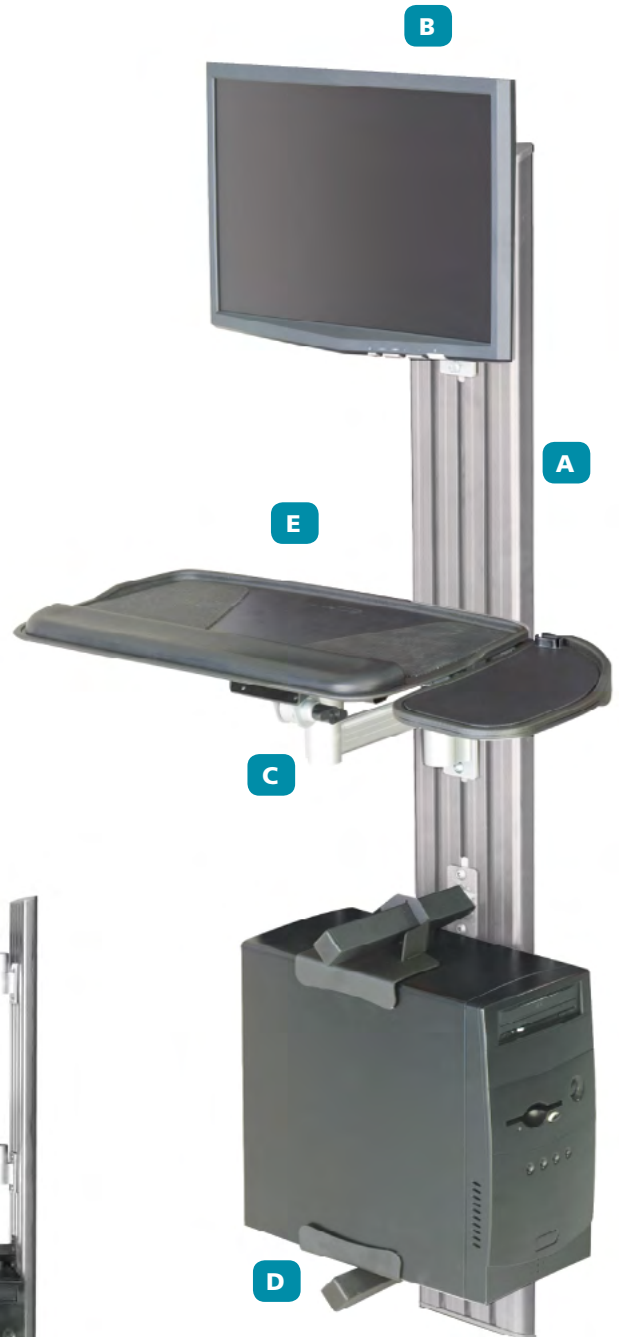

## VW Series Wall Mount Vertical Workstations

- Compact workstation designed for function and flow in high-traffic/small footprint spaces.
- Customize with combination of ERGO accessories; shown with monitor extension arm, keyboard extension arm, keyboard tray, and adjustable CPU holder.
- Rail available in silver.
- Standard rail length: 55" (additional sizes available).
- Adjustable ERGO components.
- Hidden wire management protects cables from wear and abuse.
- Wall mount anchors sold separately.

- A** **VW4055**  
55" Rail Available in silver.
- B** **HS4120-V**  
Dual Extension Arm with Bracket  
(20 lb. weight limit)
- C** **HSVW4110-HSAP**  
Keyboard Extension Arm
- D** **311CPU**  
Steel Adjustable CPU Holder
- E** **Keyboard Tray**  
Select from MRD, JR, 245E