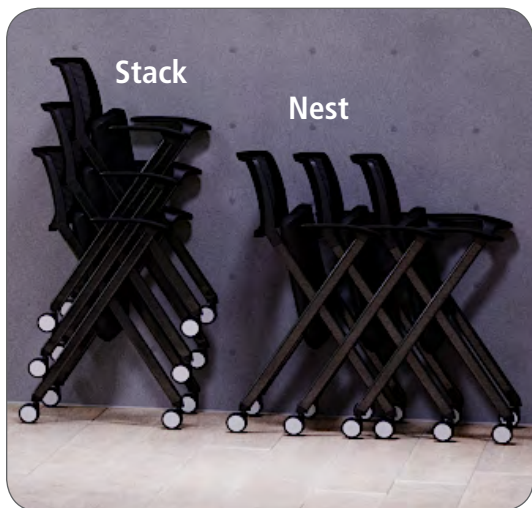

# Juliet Nesting Stacking Chair

 ergonomics

- Includes: breathable black mesh back, black fabric seat, black powder coated frame with soft casters
- Weight Limit: 225 lbs. – 8 hours days / 40 hours week
- Max Stack Height: 5 chairs
- Warranty: 5 years on fabric / lifetime on frame
- Seat: Width: 17.5", depth: 18", height: 2"
- Back: Width: 18.25", height: 13"
- Arm: Width: 2.5", depth: 9.75"
- MUST be ordered as a set of 2