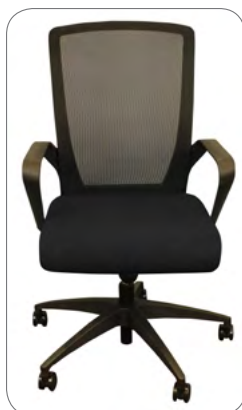

CHARLIE Task Chair

 ergonomics

FCCTBBLF

FCCTBGRF

FCCTBBKF

Chair Features:

- Breathable Mesh Black Backrest, Molded Foam Black Waterfall Seat and Fixed Black Arms, Soft Casters
- Available in Black (FCCTBBKF), Blue (FCCTBBLF) and Green (FCCTBGRF) seat cushion
- Adjustable lumbar support
- Overall Dimensions: 23" x 21.5" x 42" (W x D x H)
- Seat: 19.75" x 20.75" (W x D)
- Back: 18.25" x 23.5" (W x H)
- Seat Height: 3.25"
- Weight: 26.5 lbs
- Weight Rate: 250 lbs.