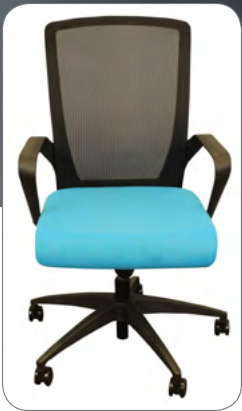

CHARLIE Task Chair

 ergonomics

FCCTBBLF

FCCTBGRF

FCCTBBKF

Chair Features:

- Breathable Mesh Black Backrest, Molded Foam Black Waterfall Seat and Fixed Black Arms, Soft Casters
- Available in Black (FCCTBBKF), Blue (FCCTBBLF) and Green (FCCTBGRF) seat cushion
- Adjustable lumbar support
- Overall Dimensions: 23" x 21.5" x 42" (W x D x H)
- Seat: 19.75" x 20.75" (W x D)
- Back: 18.25" x 23.5" (W x H)
- Seat Height: 3.25"
- Weight: 26.5 lbs
- Weight Rate: 250 lbs.