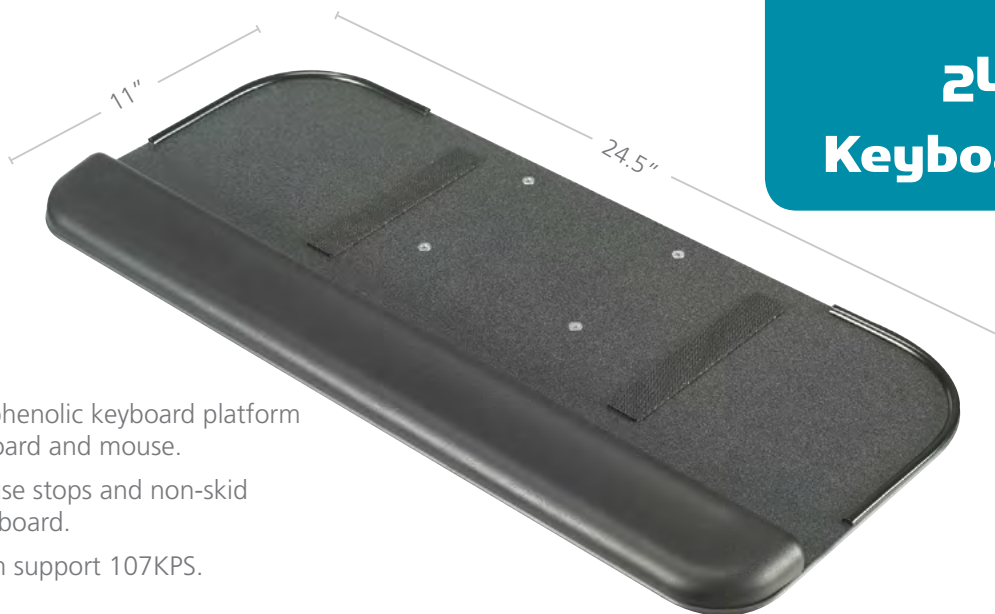

MYRIAD
FOR ALL SPACES

JR with Swivel Mouse

ra ergonomics

- Economical phenolic keyboard platform with swivel mouse.
- Swivel mouse platform may be mounted for left or right-hand use.
- Includes palm support 104KPS
- Mouse platform swivels completely under keyboard tray.
- Available with or without mouse.

245E Keyboard Tray

- Economical phenolic keyboard platform for the keyboard and mouse.
- Includes mouse stops and non-skid strips for keyboard.
- Includes palm support 107KPS.

GSA

ra ergonomics
MADE IN THE
USA