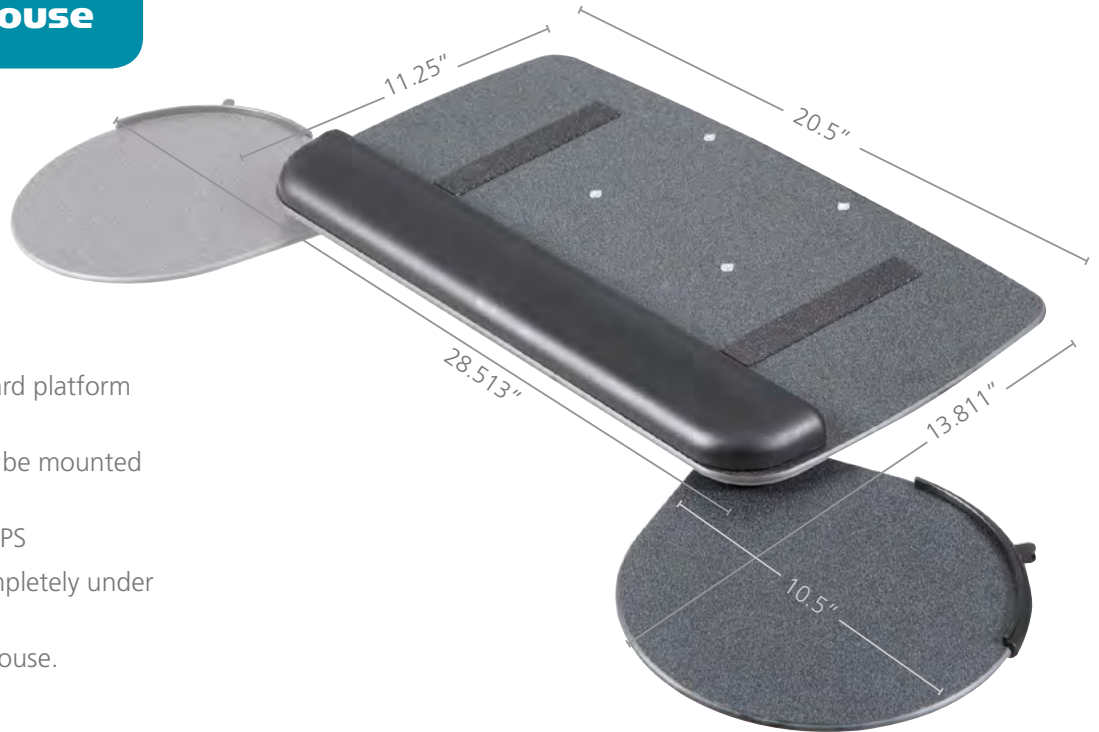

MYRIAD
FOR ALL SPACES

JR with Swivel Mouse

ra ergonomics

- Economical phenolic keyboard platform with swivel mouse.
- Swivel mouse platform may be mounted for left or right-hand use.
- Includes palm support 104KPS
- Mouse platform swivels completely under keyboard tray.
- Available with or without mouse.

245E Keyboard Tray

- Economical phenolic keyboard platform for the keyboard and mouse.
- Includes mouse stops and non-skid strips for keyboard.
- Includes palm support 107KPS.

GSA

ra ergonomics
MADE IN THE
USA