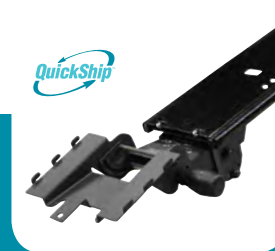

MYRIAD[™]
FOR ALL SPACES

ra ergonomics

FastAction Articulating Arm includes easy-to-use height and tilt adjustments with gauge.

Myriad[™] is the only product with a quick-connect hook and slot system. One thumbscrew needed to lock the tray and articulating arm together.

Multiple slots for centered or off-center installation.

Hook and slot system provides a quick and strong connection.

 **FREE FREIGHT**_{on all}
ra ergonomics

Myriad's[™] quick connect system cuts installation time up to 40%.

Myriad™ keyboard trays are designed to retrofit virtually any existing articulating arm, when used with our hook and slot adapter plate.

Options:

- 106GKPS gel keyboard palm support
- 106GMPSMT gel mouse palm support
- 103MPSMT standard mouse palm support

Myriad™ Arm Options

MFP21
Myriad™ with FastAction Precision articulating arm

MFSS22
Myriad™ with FastAction Sit/Stand articulating arm

MCFP17
Myriad™ with Compact FastAction articulating arm

MVS17
Myriad™ with Value Swivel articulating arm