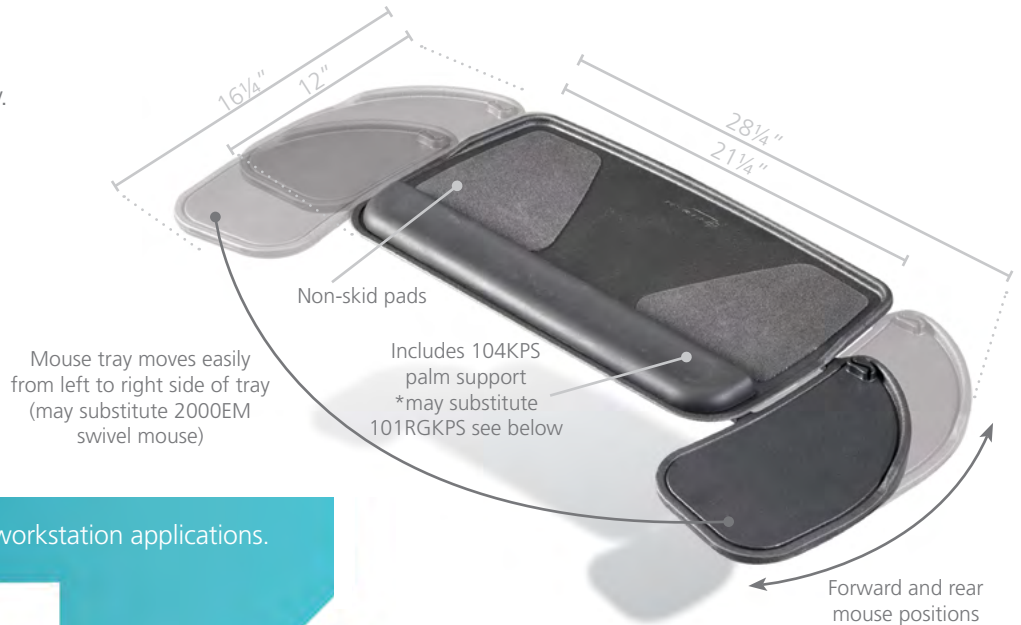

MYRIAD[™]
FOR ALL SPACES

ra ergonomics

FastAction Articulating Arm includes easy-to-use height and tilt adjustments with gauge.

Myriad[™] is the only product with a quick-connect hook and slot system. One thumbscrew needed to lock the tray and articulating arm together.

Multiple slots for centered or off-center installation.

Hook and slot system provides a quick and strong connection.

 **FREE FREIGHT**_{on all}
ra ergonomics

Myriad's[™] quick connect system cuts installation time up to 40%.

GSA

 **ra** **MADE IN THE USA**

Myriad™ Features

Myriad™ keyboard trays are made of steel for long-lasting strength and powder-coated with a rich, wrinkle finish for added durability. A raised lip keeps your keyboard and mouse in place and a contoured palm support is standard for the keyboard. Available with or without mouse tray.

Myriad™ keyboard trays are designed to retrofit virtually any existing articulating arm, when used with our hook and slot adapter plate.

Options:

- 106GKPS gel keyboard palm support
- 106GMPSMT gel mouse palm support
- 103MPSMT standard mouse palm support