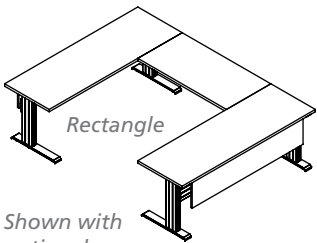

Eficiente LT-U Shape List Pricing

Shown with optional modesty panels

Radius Outside Corner - 60 x 96 x 60		
WS1A246024RZ0458	Worksurface Rectangle w/Radius Corners 24"x60"x24"	\$370
WS1A246024RZ0459	Worksurface Rectangle w/Radius Corners 24"x60"x24"	\$370
WS244824Z0338	Worksurface Rectangle 24"x48"x24"	\$227
NLTBUS2460966024	Eficiente U-shape Base Std Foot 24"x60"x96"x60"x24"	\$3,464
	TOTAL	\$4,431
Radius - 60 x 96 x 60		
WS1G24604824Z0340	Worksurface L Shape 24x60x48x24	\$848
WS1G24486024Z0341	Worksurface L Shape 24x48x60x24	\$848
NLTBUS2460966024	Eficiente U-shape Base Std Foot 24"x60"x96"x60"x24"	\$3,464
	TOTAL	\$5,160
Radius - 72 x 96 x 72		
WS1G24724824Z0342	Worksurface L Shape 24x72x48x24	\$923
WS1G24487224Z0343	Worksurface L Shape 24x48x72x24	\$923
NLTBUS2472967224	Eficiente U-shape Base Std Foot 24"x72"x96"x72"x24"	\$3,531
	TOTAL	\$5,377
Radius - 84 x 96 x 84		
WS1G24844824Z0344	Worksurface L Shape 24x84x48x24	\$1,431
WS1G24488424Z0345	Worksurface L Shape 24x48x84x24	\$1,431
NLTBUS2472967224	Eficiente U-shape Base Std Foot 24"x72"x96"x72"x24"	\$3,531
	TOTAL	\$6,393
Rectangle - 60 x 96 x 60		
WS1A246024	Worksurface Rectangle 24"x60"x24"	\$315
WS1A246024	Worksurface Rectangle 24"x60"x24"	\$315
WS244824Z0338	Worksurface Rectangle 24"x48"x24"	\$227
NLTBUS2460966024	Eficiente U-shape Base Std Foot 24"x60"x96"x60"x24"	\$3,464
	TOTAL	\$4,321
Rectangle - 72 x 96 x 72		
WS1A247224	Worksurface Rectangle 24"x72"x24"	\$331
WS1A247224	Worksurface Rectangle 24"x72"x24"	\$331
WS244824Z0338	Worksurface Rectangle 24"x48"x24"	\$227
NLTBUS2472967224	Eficiente U-shape Base Std Foot 24"x72"x96"x72"x24"	\$3,531
	TOTAL	\$4,420
Rectangle - 84 x 96 x 84		
WS1A248424	Worksurface Rectangle 24"x84"x24"	\$562
WS1A248424	Worksurface Rectangle 24"x84"x24"	\$562
WS244824Z0338	Worksurface Rectangle 24"x48"x24"	\$227
NLTBUS2472967224	Eficiente U-shape Base Std Foot 24"x72"x96"x72"x24"	\$3,531
	TOTAL	\$4,882
Rectangle - 84 x 84 x 84		
WS1A248424	Worksurface Rectangle 24"x84"x24"	\$562
WS1A248424	Worksurface Rectangle 24"x84"x24"	\$562
WS243624Z0339	Worksurface Rectangle 24"x36"x24"	\$176
NLTBUS2472847224	Eficiente U-shape Base Std Foot 24"x72"x84"x72"x24"	\$3,531
	TOTAL	\$4,831
Optional Modesty Panels		
60MOD	3/4" Modesty Panel - 48" x 12"	\$229
72MOD	3/4" Modesty Panel - 60" x 12"	\$256