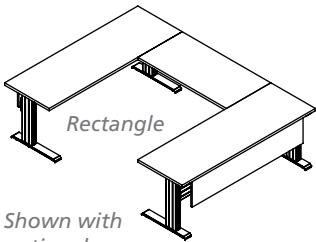

# Eficiente LT-U Shape List Pricing

Shown with optional modesty panels

Radius - 60 x 96 x 60		
WS1G24604824Z0340	Worksurface L Shape 24x60x48x24	\$848
WS1G24486024Z0341	Worksurface L Shape 24x48x60x24	\$848
NLTBUS2460966024	Eficiente U-shape Base Std Foot 24"x60"x96"x60"x24"	\$3,464
	<b>TOTAL</b>	<b>\$5,160</b>
Radius - 72 x 96 x 72		
WS1G24724824Z0342	Worksurface L Shape 24x72x48x24	\$923
WS1G24487224Z0343	Worksurface L Shape 24x48x72x24	\$923
NLTBUS2472967224	Eficiente U-shape Base Std Foot 24"x72"x96"x72"x24"	\$3,531
	<b>TOTAL</b>	<b>\$5,377</b>
Radius - 84 x 96 x 84		
WS1G24844824Z0344	Worksurface L Shape 24x84x48x24	\$1,431
WS1G24488424Z0345	Worksurface L Shape 24x48x84x24	\$1,431
NLTBUS2472967224	Eficiente U-shape Base Std Foot 24"x72"x96"x72"x24"	\$3,531
	<b>TOTAL</b>	<b>\$6,393</b>
Rectangle - 60 x 96 x 60		
WS1A246024	Worksurface Rectangle 24"x60"x24"	\$315
WS1A246024	Worksurface Rectangle 24"x60"x24"	\$315
WS244824Z0338	Worksurface Rectangle 24"x48"x24"	\$227
NLTBUS2460966024	Eficiente U-shape Base Std Foot 24"x60"x96"x60"x24"	\$3,464
	<b>TOTAL</b>	<b>\$4,321</b>
Rectangle - 72 x 96 x 72		
WS1A247224	Worksurface Rectangle 24"x72"x24"	\$331
WS1A247224	Worksurface Rectangle 24"x72"x24"	\$331
WS244824Z0338	Worksurface Rectangle 24"x48"x24"	\$227
NLTBUS2472967224	Eficiente U-shape Base Std Foot 24"x72"x96"x72"x24"	\$3,531
	<b>TOTAL</b>	<b>\$4,420</b>
Rectangle - 84 x 96 x 84		
WS1A248424	Worksurface Rectangle 24"x84"x24"	\$562
WS1A248424	Worksurface Rectangle 24"x84"x24"	\$562
WS244824Z0338	Worksurface Rectangle 24"x48"x24"	\$227
NLTBUS2472967224	Eficiente U-shape Base Std Foot 24"x72"x96"x72"x24"	\$3,531
	<b>TOTAL</b>	<b>\$4,882</b>
Rectangle - 84 x 84 x 84		
WS1A248424	Worksurface Rectangle 24"x84"x24"	\$562
WS1A248424	Worksurface Rectangle 24"x84"x24"	\$562
WS243624Z0339	Worksurface Rectangle 24"x36"x24"	\$176
NLTBUS2472847224	Eficiente U-shape Base Std Foot 24"x72"x84"x72"x24"	\$3,531
	<b>TOTAL</b>	<b>\$4,831</b>
Optional Modesty Panels		
60MOD	3/4" Modesty Panel - 48" x 12" with 3 Mounting Brackets (Thermally Fused)	\$229
72MOD	3/4" Modesty Panel - 60" x 12" with 3 Mounting Brackets (Thermally Fused)	\$256