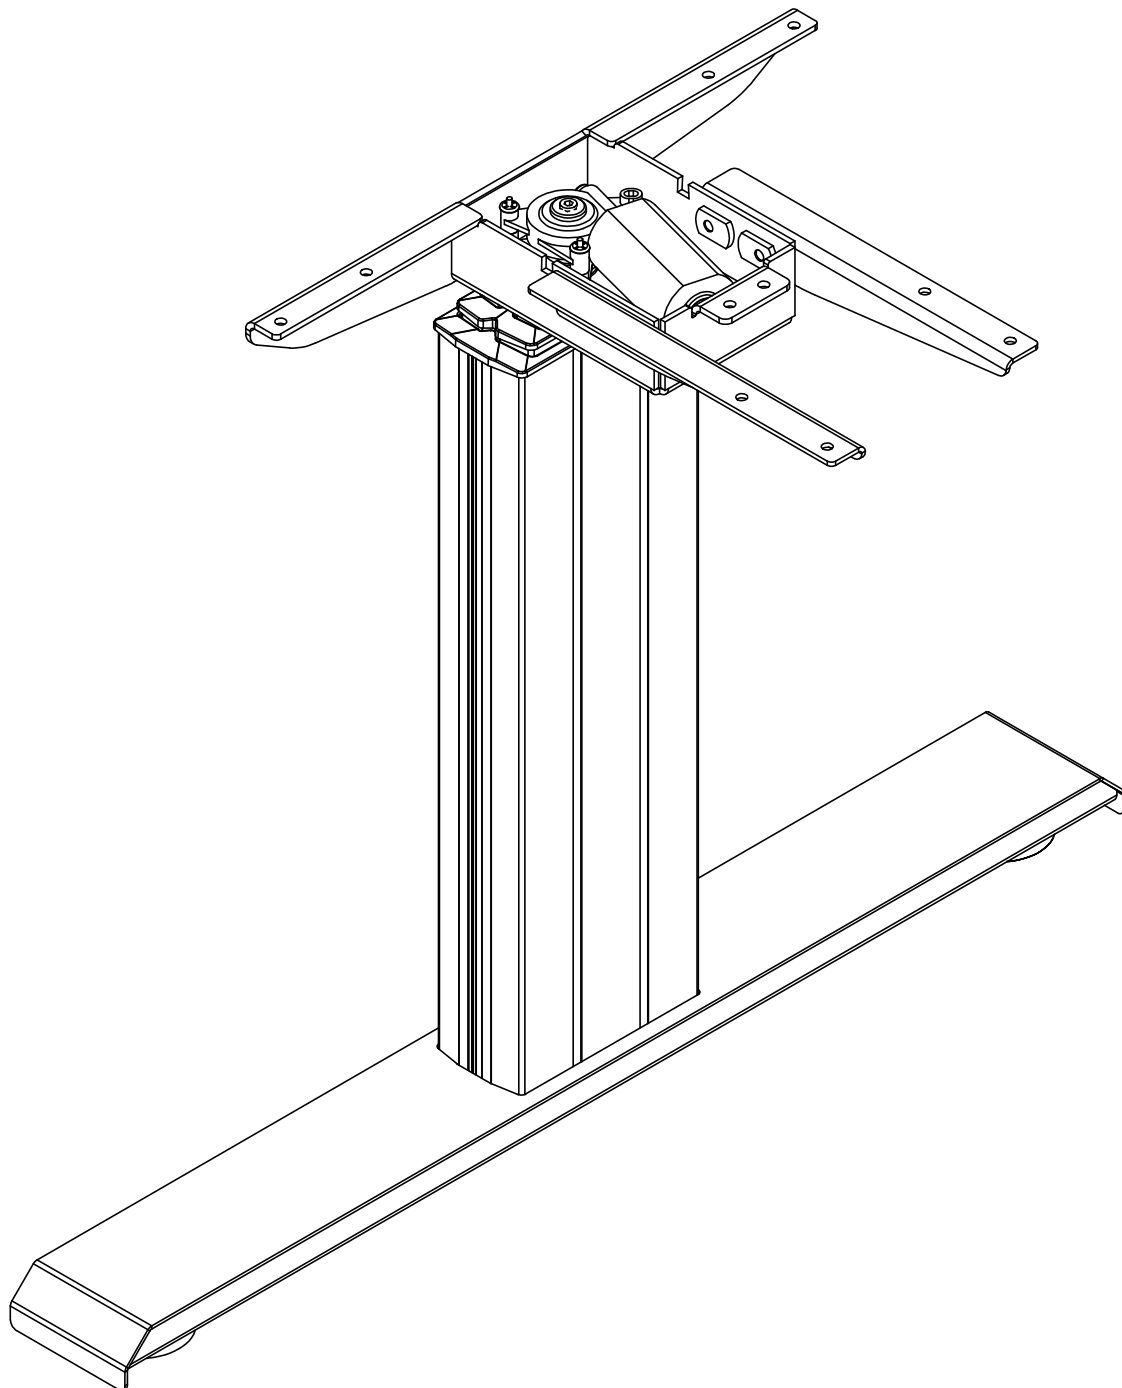

**S4 XT Motor Box Support Bracket
Assembly Instructions**
Warranty: raproducts.com/warranty

rightangle™ S4 XT Motor Box Support Bracker # 53246

Power Driver with Adjustable Torque

3/16" Hex Head Driver Bit or Allen Wrench

1

53638 x 4