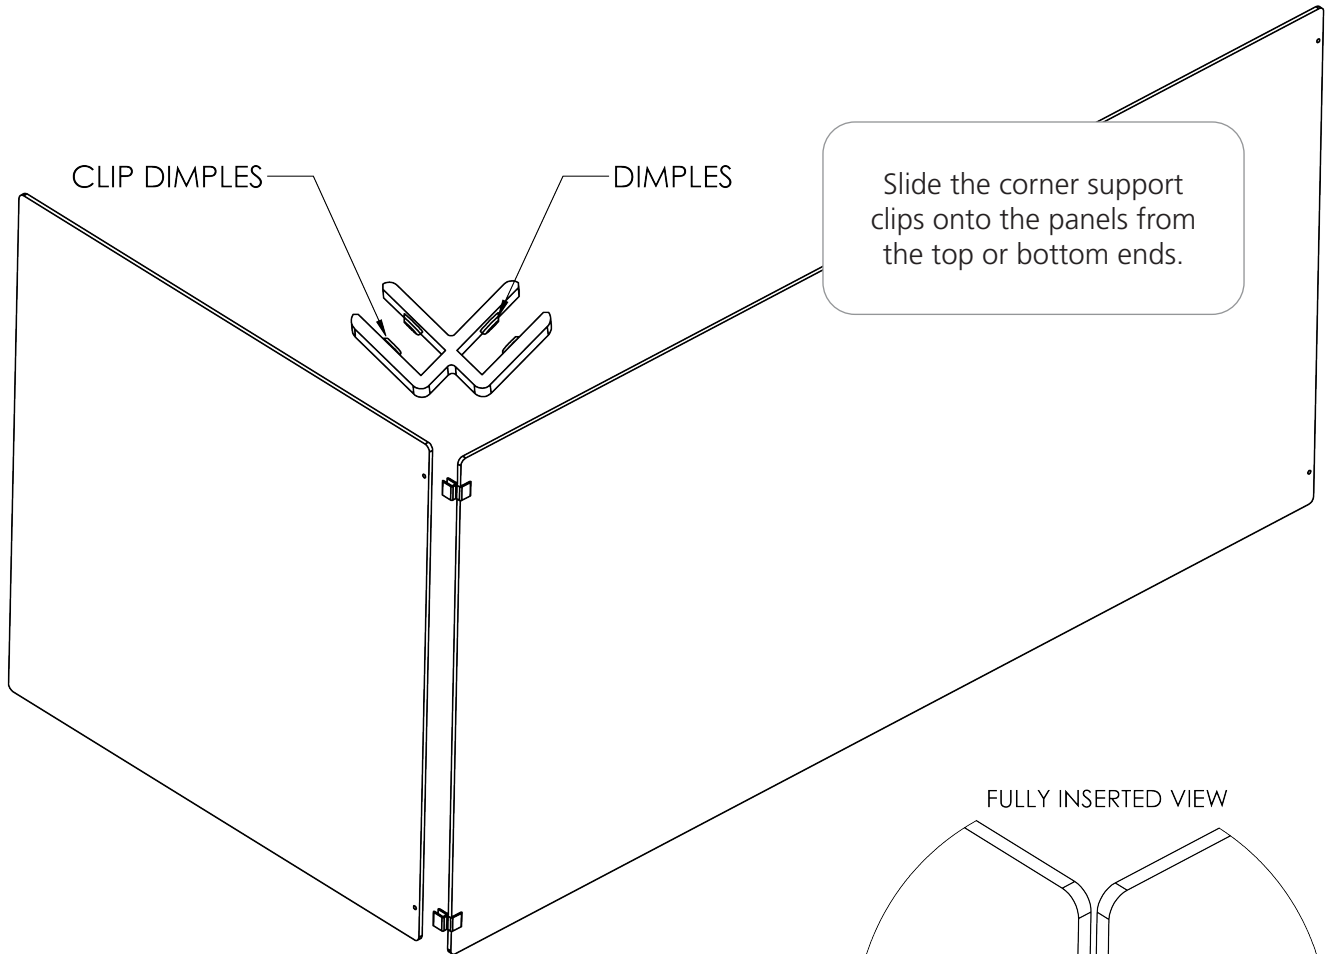

R-Style Sneeze Guards - Acrylic Shields Corner Support Clip Instructions

Warranty: raproducts.com/warranty

When fully inserted, the clip dimples will fit into the panel holes.

Note: As the clip snaps in place, a "click" will typically sound.