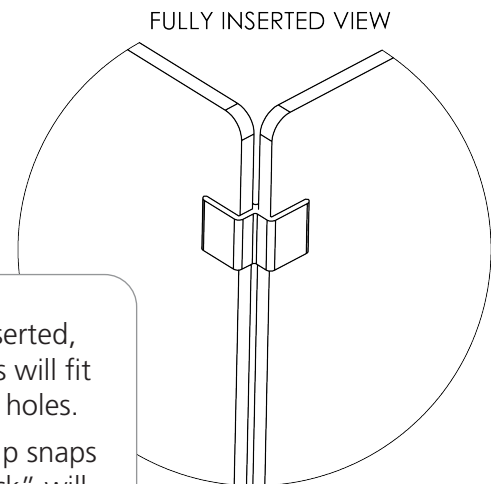

R-Style Sneeze Guards - Acrylic Shields Corner Support Clip Instructions

Warranty: raproducts.com/warranty

When fully inserted, the clip dimples will fit into the panel holes.

Note: As the clip snaps in place, a "click" will typically sound.