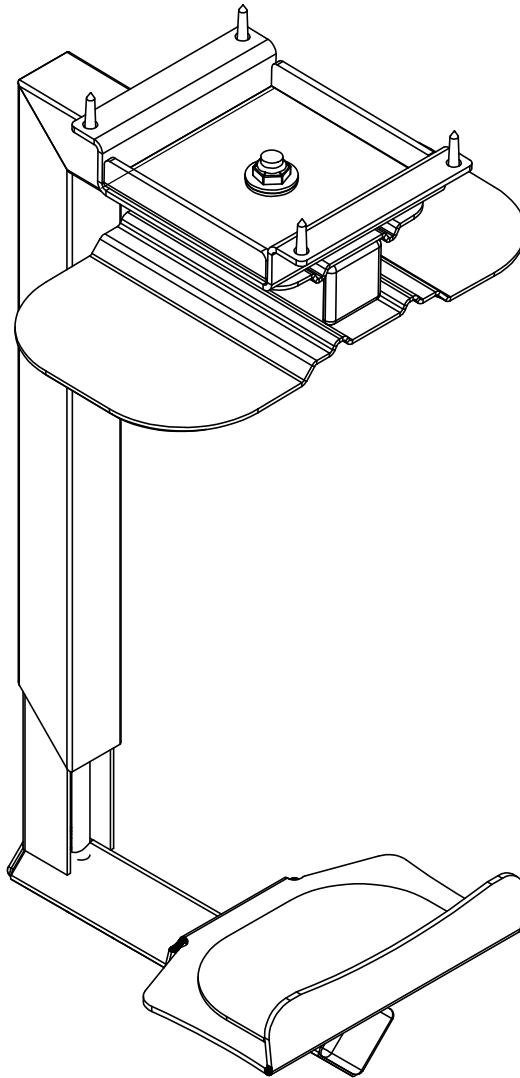

**302CPU Holder Assembly Instructions**  
**Warranty: [raproducts.com/warranty](http://raproducts.com/warranty)**

Power Driver with Adjustable Torque

#2 Phillips Head Driver Bit

#2 Square Head Driver Bit

Square

Tape Measure

1

51708 x4

1

To Tighten

50706