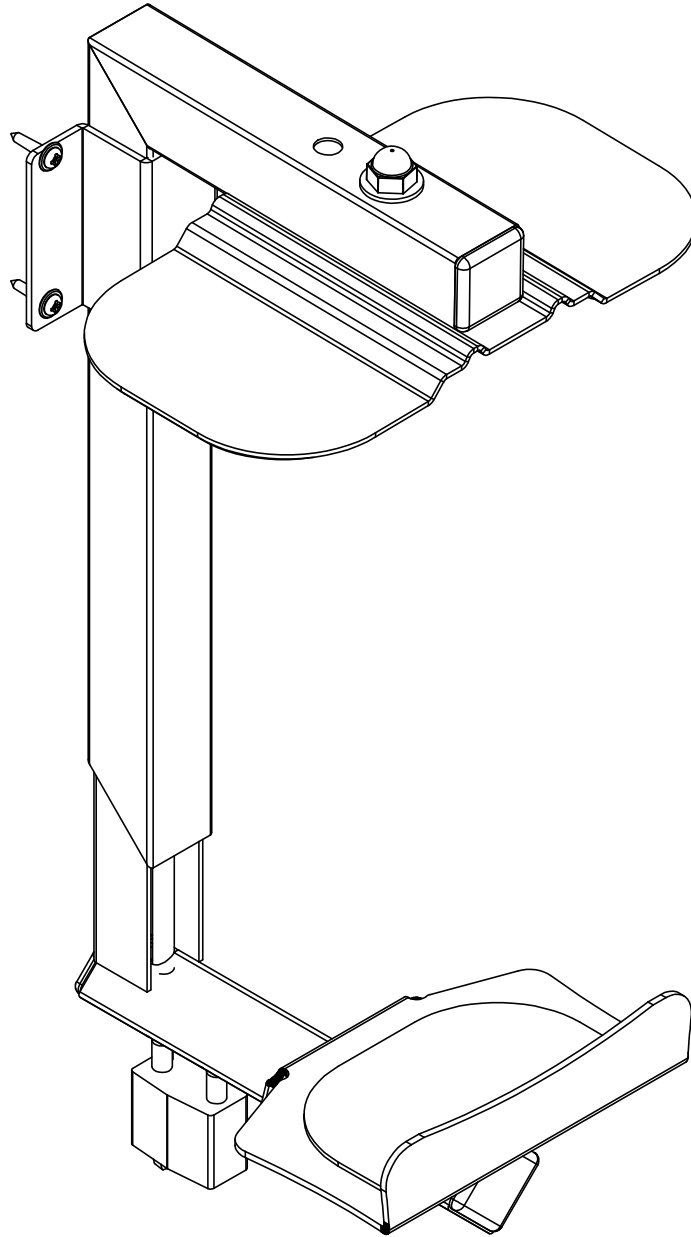

301CPU Holder Assembly Instructions
Warranty: raproducts.com/warranty

Power Driver with Adjustable Torque

#2 Phillips Head Driver Bit

#2 Square Head Driver Bit

Level

Tape Measure

51708