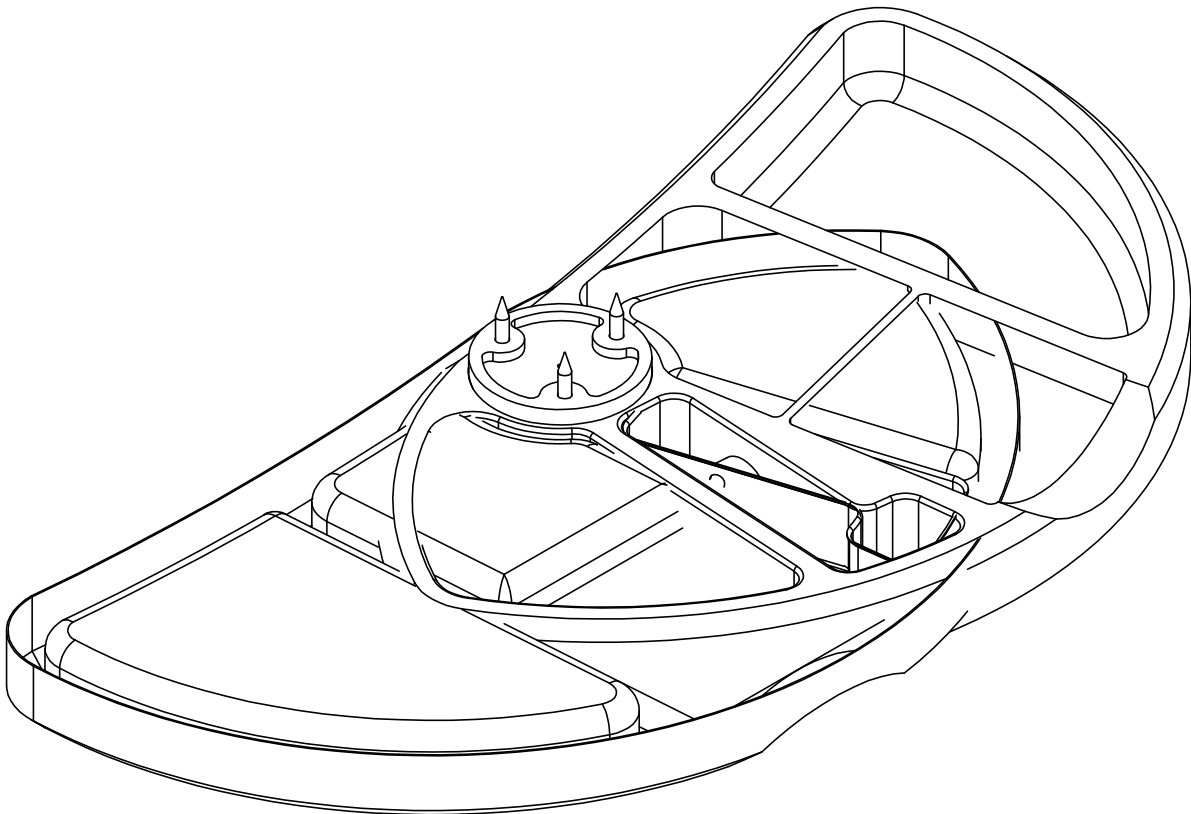

**300PTB Pencil Tray Installation Instructions**  
**Warranty: [raproducts.com/warranty](http://raproducts.com/warranty)**

Power Driver with #2 Phillips Head  
Adjustable Torque Driver Bit or  
Phillips Screwdriver

1

Sheet Metal Screw x4  
Included With Tray