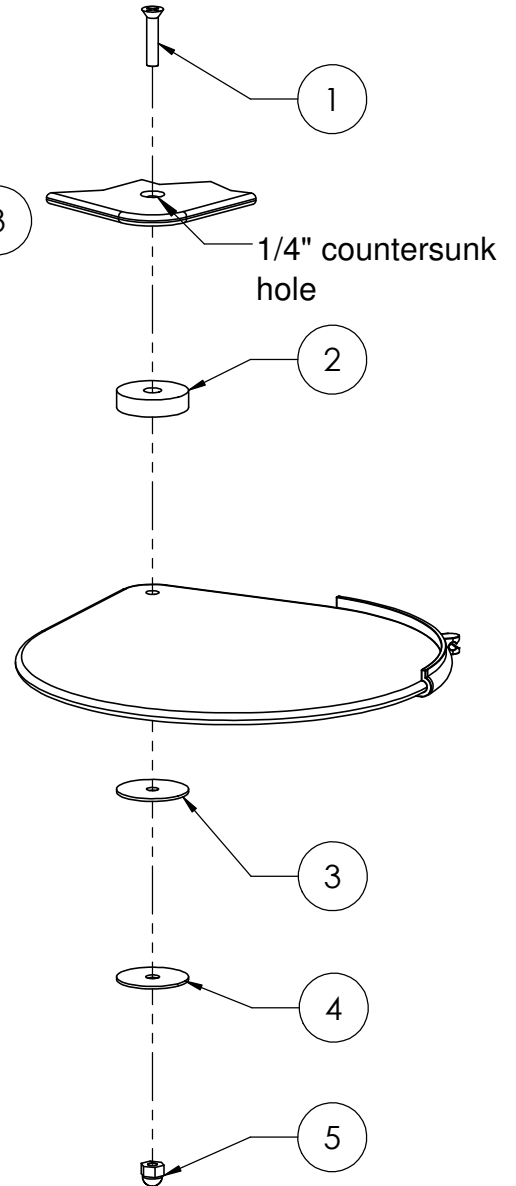

2000EM Swivel Mouse Tray Assembly Instructions
Warranty: raproducts.com/warranty

rightangle™ 2000EM Mouse Tray # 50599

Power Driver with Adjustable Torque

#2 Phillips Head Driver Bit or Phillips Screwdriver

7/16" Wrench or Socket

50049

50733

50201 (Nylon)

50153 (Steel)

50560

The tray can be attached on the left or right. Tighten the nut so the tray will rotate but not spin freely.