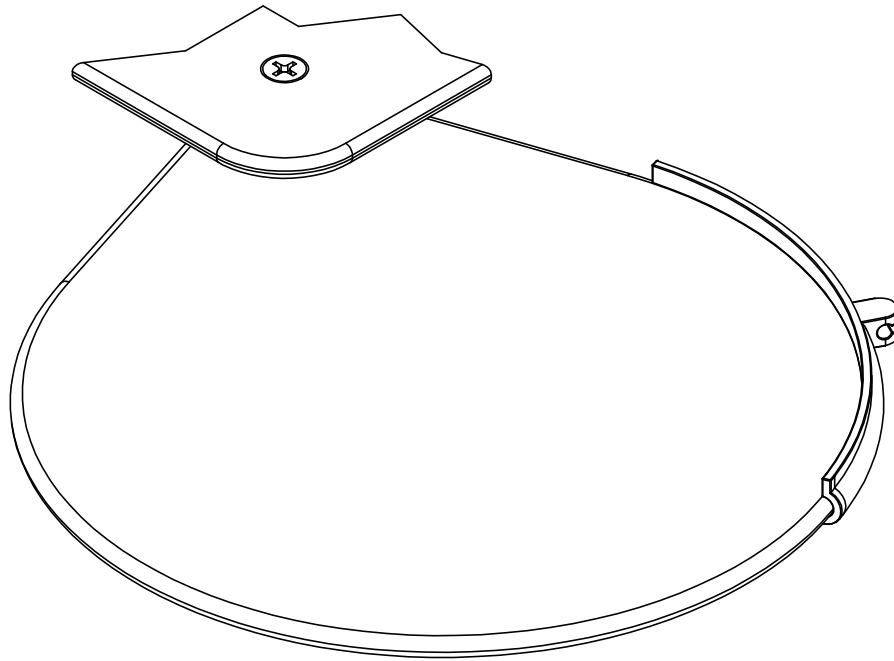

2000EM Swivel Mouse Tray Assembly Instructions
Warranty: raproducts.com/warranty

rightangle™ 2000EM Mouse Tray # 50599

Power Driver with Adjustable Torque

#2 Phillips Head Driver Bit or Phillips Screwdriver

7/16" Wrench or Socket

50049

50733

50201 (Nylon)

50153 (Steel)

50560

The tray can be attached on the left or right. Tighten the nut so the tray will rotate but not spin freely.