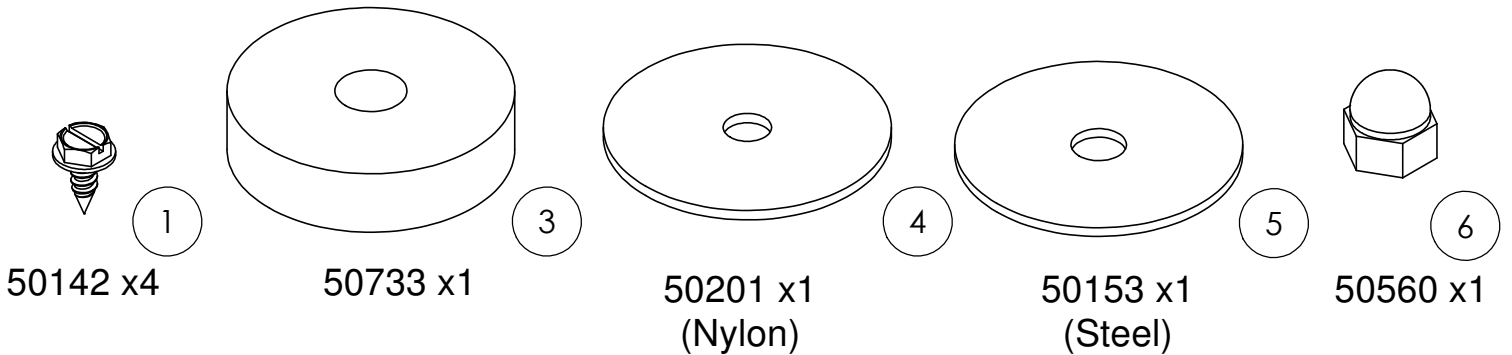

**2000EM On Existing Myriad Assembly Instructions**  
**Warranty: [raproducts.com/warranty](http://raproducts.com/warranty)**

Power Driver with Adjustable Torque

1/4" & 7/16" Wrench, Socket or Driver Bit

The swivel mouse tray can be installed on either side of the Myriad keyboard tray.