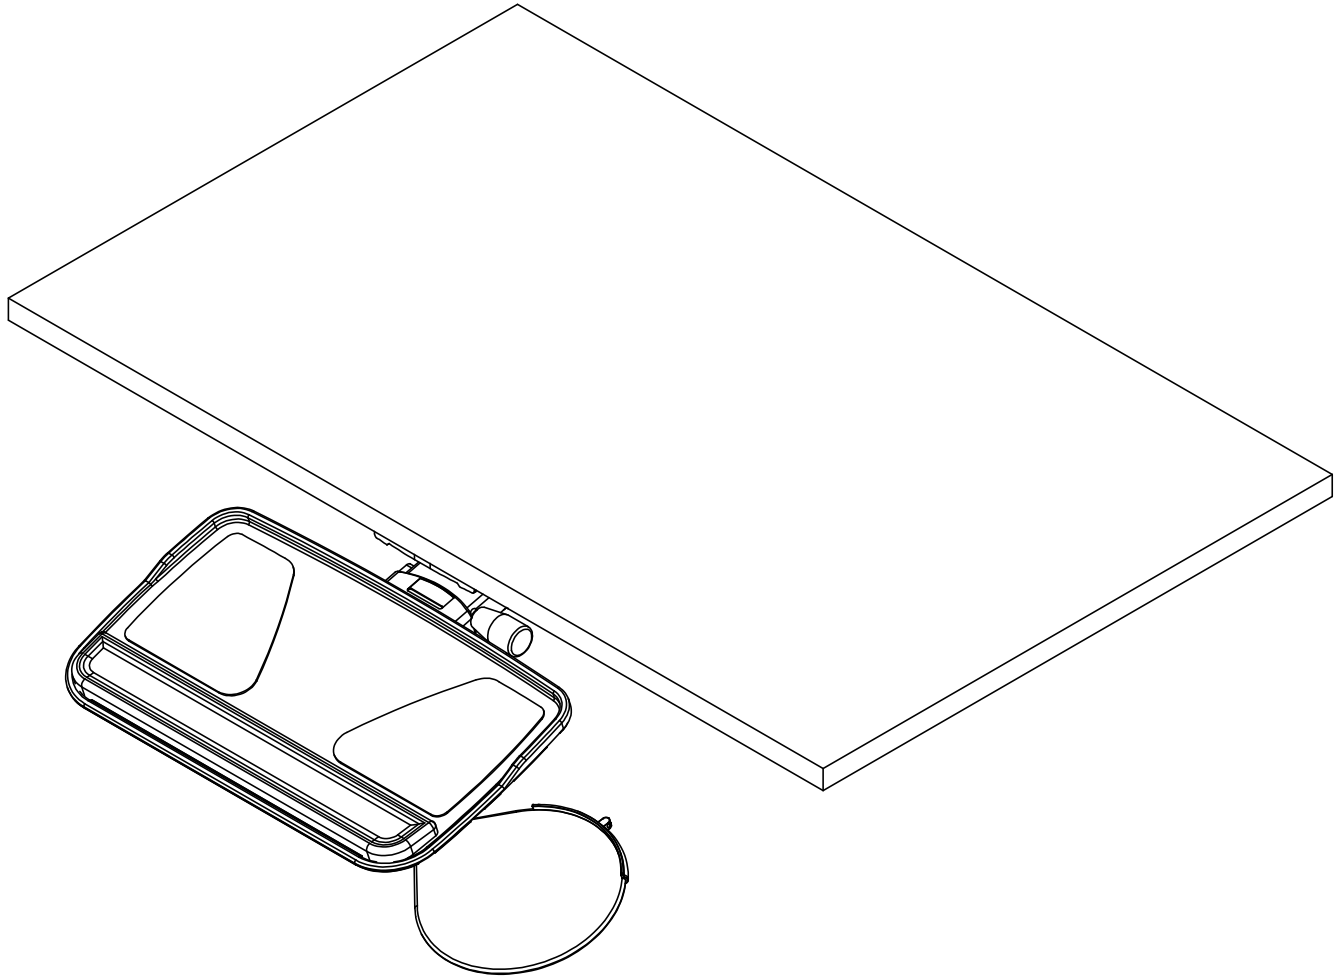

**2000EM On Existing Myriad Assembly Instructions**  
**Warranty: [raproducts.com/warranty](http://raproducts.com/warranty)**

Power Driver with Adjustable Torque

1/4" & 7/16" Wrench, Socket or Driver Bit

The swivel mouse tray can be installed on either side of the Myriad keyboard tray.