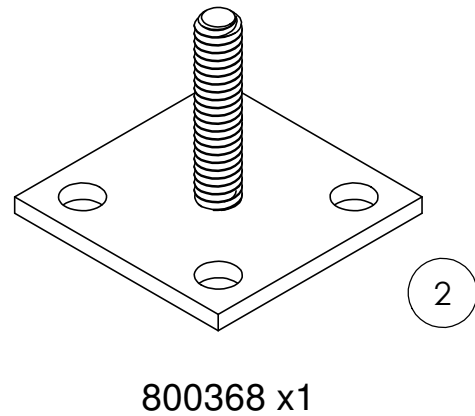

**2000EM On Existing Myriad Assembly Instructions**  
**Warranty: [raproducts.com/warranty](http://raproducts.com/warranty)**

Power Driver with Adjustable Torque

1/4" & 7/16" Wrench, Socket or Driver Bit

The swivel mouse tray can be installed on either side of the Myriad keyboard tray.