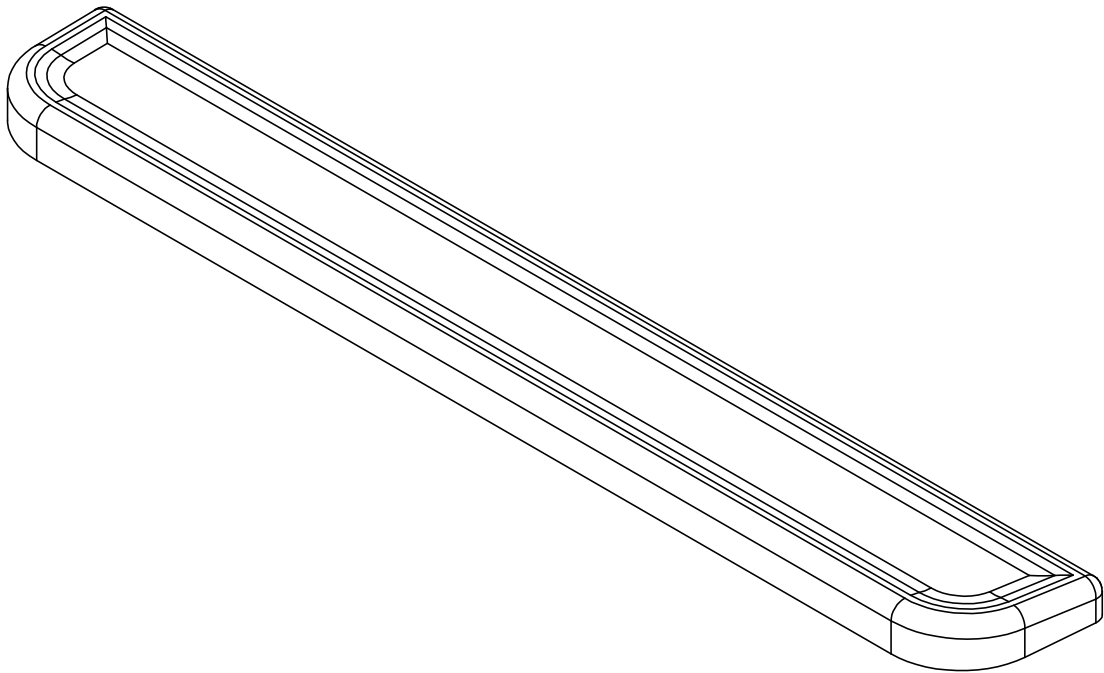

104KPS Palm Support Installation Instructions
Warranty: raproducts.com/warranty

Power Driver with Adjustable Torque

#2 Phillips Head Driver Bit or Phillips Screwdriver

1

52443 x2
For Myriad Jr.

2

52441 x2
For Myriad

3

52679 x2
For Drawer