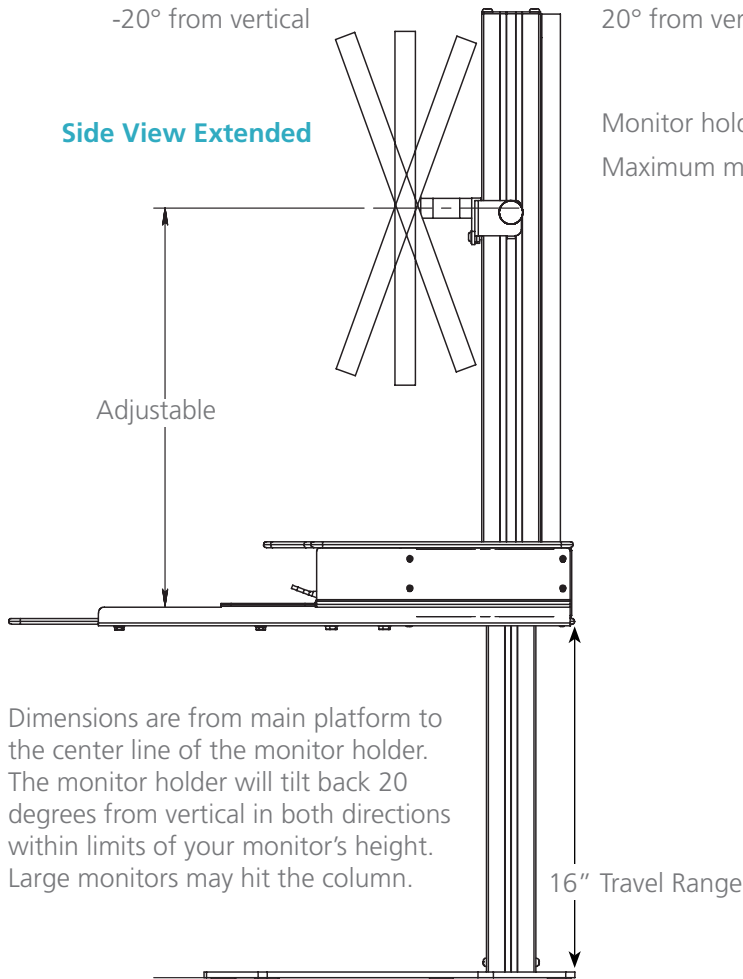

Helium

Helium Desk Top Base Dual Monitor

- Effortless sit-to-stand functionality with clean design
- Innovative gas/counterbalance mechanism which locks into position for stability
- Quickly and easily adapts to changing height adjustable preferences
- Column wire management included
- Height adjustable monitor bracket includes VESA mounting plate
- No clamp or grommet needed
- Heavy steel base for stability
- Maximum Lifting Capacity: 12-30 pounds
- Works in corner applications
- Travel Range: 16"
- Tilts/turns 90°
- Product Weight: 47 lbs.
- Five year warranty

MADE IN THE
USA

Monitor holder is adjustable up or down on the column
 Maximum monitor width: 25"