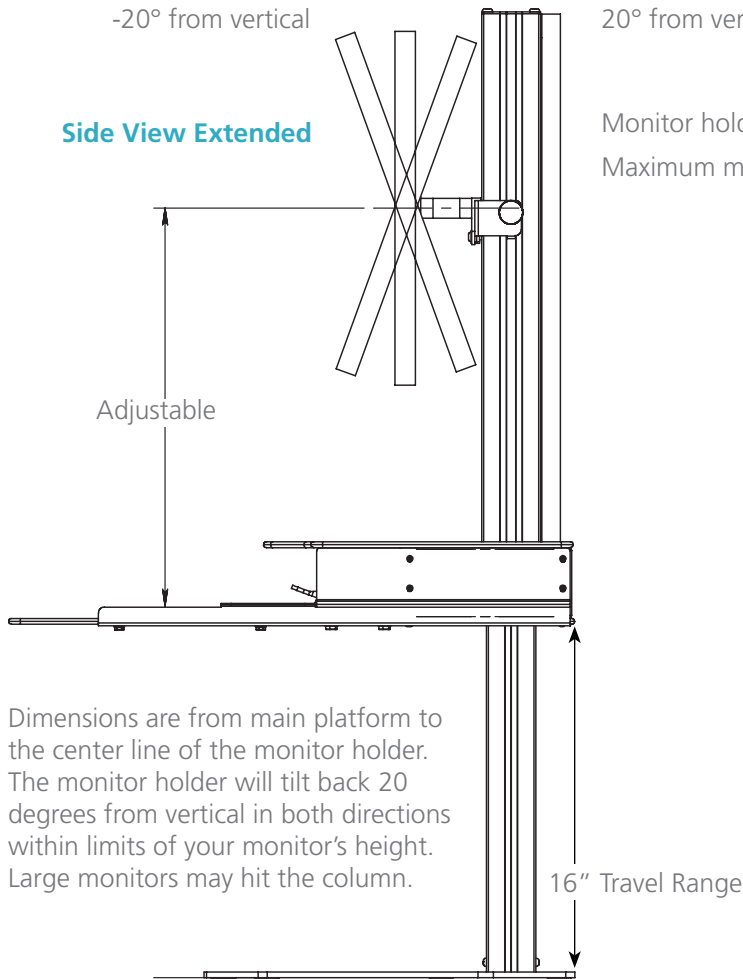

## Helium Desk Top Base Dual Monitor

- Effortless sit-to-stand functionality with clean design
- Innovative gas/counterbalance mechanism which locks into position for stability
- Quickly and easily adapts to changing height adjustable preferences
- Column wire management included
- Height adjustable monitor bracket includes VESA mounting plate
- No clamp or grommet needed
- Heavy steel base for stability
- Maximum Lifting Capacity: 12-30 pounds
- Works in corner applications
- Travel Range: 16"
- Tilts/turns 90°
- Product Weight: 47 lbs.
- Five year warranty

MADE IN THE  
**USA**

Monitor holder is adjustable up or down on the column  
 Maximum monitor width: 25"