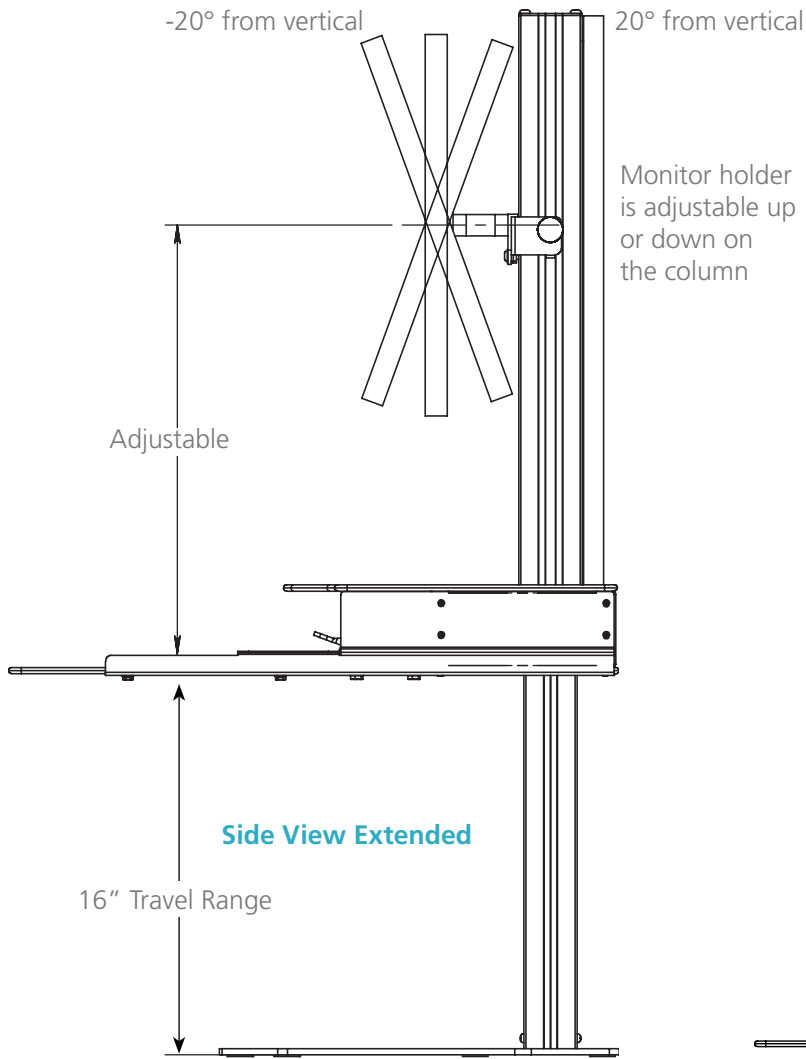

Helium

Helium Desk Top Base Single Monitor

- Effortless sit-to-stand functionality with clean design
- Innovative gas/counterbalance mechanism which locks into position for stability
- Quickly and easily adapts to changing height adjustable preferences
- Column wire management included
- Height adjustable monitor bracket includes VESA mounting plate
- No clamp or grommet needed
- Heavy steel base for stability
- Lifting Capacity: up to 12 pounds
- Works in corner applications
- Travel Range: 16"
- Tilts/turns 90°
- Product Weight: 44 lbs.
- Five year warranty

MADE IN THE
USA

Dimensions are from main platform to the center line of the monitor holder. The monitor holder will tilt back 20 degrees from vertical in both directions within limits of your monitor's height. Large monitors may hit the column.